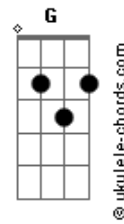

Radiohead - Bulletproof I Wish I Was

Tom: C

BULLETPROOF

Verse

Am, C, G, D2

Chorus

G G C

Am C G D2 C2 G G C Bb

(chorus riff)

Bb

Acordes

Lyrics:

Verse

Am C G D2
Limb by limb and tooth by tooth
tearing up inside of me
everyday every hour wish that I was bullet proof

Wax me, mould me,
heat the pins and stab them in
you have turned me into this
just wish that it was bullet proof