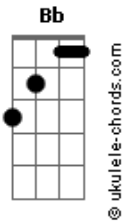

Radiohead - Bulletproof I Wish I Was

Tom: C

BULLETPROOF

Verse

Am, C, G, D2

Chorus

G G C

Am C G D2 C2 G G C Bb

(chorus riff)

Bb

Acordes

Lyrics:

Verse

Am C G D2
Limb by limb and tooth by tooth
tearing up inside of me
everyday every hour wish that I was bullet proof

Wax me, mould me,
heat the pins and stab them in
you have turned me into this
just wish that it was bullet proof