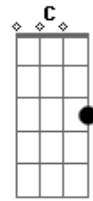

Radiohead - Bulletproof I Wish I Was

Tom: C

BULLETPROOF

Verse

Am7, C7M, G7M, D2

Chorus

G G7M C

Am7 C7M G7M D2 C2 G G C Bb

(chorus riff)

Bb

Acordes

© ukulele-chords.com

© ukulele-chords.com

© ukulele-chords.com

© ukulele-chords.com

© ukulele-chords.com

© ukulele-chords.com

© ukulele-chords.com

© ukulele-chords.com

Lyrics:

Verse

Am7 C7M G7M D2
Limb by limb and tooth by tooth
tearing up inside of me
everyday every hour wish that I was bullet proof

Wax me, mould me,
heat the pins and stab them in
you have turned me into this
just wish that it was bullet proof