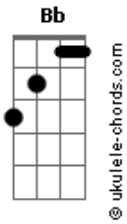

Radiohead - Bulletproof I Wish I Was

Tom: C

BULLETPROOF

Verse

Am7, C7M, G7M, D2

Chorus

G G7M C

Am7 C7M G7M D2 C2 G G C Bb

(chorus riff)

Bb

Acordes

Lyrics:

Verse

Am7 C7M G7M D2
Limb by limb and tooth by tooth
tearing up inside of me
everyday every hour wish that I was bullet proof

Wax me, mould me,
heat the pins and stab them in
you have turned me into this
just wish that it was bullet proof