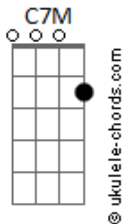

Radiohead - Bulletproof I Wish I Was

Tom: C

BULLETPROOF

Verse

Am7, C7M, G7M, D2

Chorus

G G7M C

Am7 C7M G7M D2 C2 G G C Bb

(chorus riff)

Bb

Acordes

Lyrics:

Verse

Am7 C7M G7M D2
Limb by limb and tooth by tooth
tearing up inside of me
everyday every hour wish that I was bullet proof

Wax me, mould me,
heat the pins and stab them in
you have turned me into this
just wish that it was bullet proof