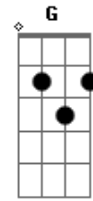

Radiohead - Bulletproof I Wish I Was

Tom: C

BULLETPROOF

Verse

Am7, C7M, G7M, D2

Chorus

G G7M C

Am7 C7M G7M D2 C2 G G C Bb

(chorus riff)

Bb

Acordes

© ukulele-chords.com

© ukulele-chords.com

© ukulele-chords.com

© ukulele-chords.com

© ukulele-chords.com

© ukulele-chords.com

© ukulele-chords.com

© ukulele-chords.com

Lyrics:

Verse

Am7 C7M G7M D2
Limb by limb and tooth by tooth
tearing up inside of me
everyday every hour wish that I was bullet proof

Wax me, mould me,
heat the pins and stab them in
you have turned me into this
just wish that it was bullet proof