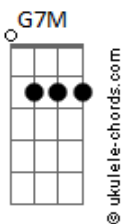

Radiohead - Bulletproof I Wish I Was

Tom: C

BULLETPROOF

Verse

Am7, C7M, G7M, D2

Chorus

G G7M C

Am7 C7M G7M D2 C2 G G C Bb

(chorus riff)

Bb

Acordes

Lyrics:

Verse

Am7 C7M G7M D2
Limb by limb and tooth by tooth
tearing up inside of me
everyday every hour wish that I was bullet proof

Wax me, mould me,
heat the pins and stab them in
you have turned me into this
just wish that it was bullet proof