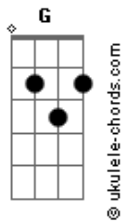

Radiohead - Bulletproof I Wish I Was

Tom: C

BULLETPROOF

Verse

Am7, C7M, G7M, D2

Chorus

G G7M C

Am7 C7M G7M D2 C2 G G C Bb

(chorus riff)

Bb

Acordes

Lyrics:

Verse

Am7 C7M G7M D2
Limb by limb and tooth by tooth
tearing up inside of me
everyday every hour wish that I was bullet proof

Wax me, mould me,
heat the pins and stab them in
you have turned me into this
just wish that it was bullet proof