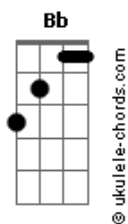

Radiohead - Bulletproof I Wish I Was

Tom: C

BULLETPROOF

Verse

Am7, C7M, G7M, D2

Chorus

G G7M C

Am7 C7M G7M D2 C2 G G C Bb

(chorus riff)

Bb

Acordes

Lyrics:

Verse

Am7 C7M G7M D2
Limb by limb and tooth by tooth
tearing up inside of me
everyday every hour wish that I was bullet proof

Wax me, mould me,
heat the pins and stab them in
you have turned me into this
just wish that it was bullet proof