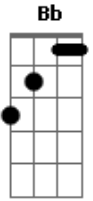

Radiohead - Bulletproof I Wish I Was

Tom: C

BULLETPROOF

Verse

Am7, C7M, G7M, D2

Chorus

G G7M C

Am7 C7M G7M D2 C2 G G C Bb

(chorus riff)

Bb

Acordes

© ukulele-chords.com