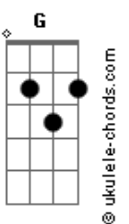

Radiohead - Bulletproof I Wish I Was

Tom: C

BULLETPROOF

Verse

Am7, C7M, G7M, D2

Chorus

G G7M C

Am7 C7M G7M D2 C2 G G C Bb

(chorus riff)

Bb

Acordes

Lyrics:

Verse

Am7 C7M G7M D2
Limb by limb and tooth by tooth
tearing up inside of me
everyday every hour wish that I was bullet proof

Wax me, mould me,
heat the pins and stab them in
you have turned me into this
just wish that it was bullet proof