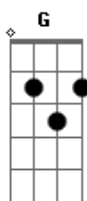

Radiohead - Bullet Proff..I Wish I Was

Tom: G

Intro: Am C Bm D Am C Bm D D

Am C Bm D
Limb by limb and tooth by tooth, tearing up inside of me.
Am C Bm D D Am C Bm D
Everyday, everyhour, wish that I... was bullet proof.

Am C Bm D
Wax me, mould me, heat the pins and stab them in.
Am C Bm D D

You have turned me into this, just wish that it... was bullet proof...

Refrão:
G Bm C C G Bm C Gm

Am C Bm D
So pay me money, and take a shot, lead-fill the hole in me.
Am C Bm D D
I could burst a million bubbles, all surrogate... and bullet proof...

Refrão:
G Bm C C G Bm C C G Bm C Gm

Acordes