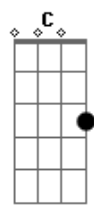

© ukulele-chords.com