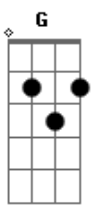

© ukulele-chords.com