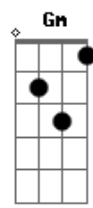

© ukulele-chords.com