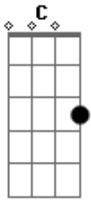

Radiohead - Bodysnatchers Intro

Tom: **C**

Gtr I (**D A D G B E**): Drop **D** tuning.

Acordes

© ukulele-chords.com

© ukulele-chords.com

© ukulele-chords.com

© ukulele-chords.com