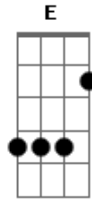

© ukulele-chords.com