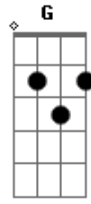

Radiohead - Bodysnatchers Intro

Tom: **C**

Gtr I (**D A D G B E**): Drop **D** tuning.

Acordes

© ukulele-chords.com

© ukulele-chords.com

© ukulele-chords.com

© ukulele-chords.com