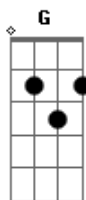

ukulele-chords.com