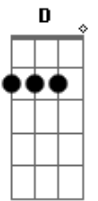

© ukulele-chords.com