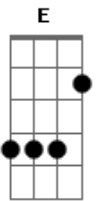

Radiohead - 4 Minute Warning

Tom: A

INTRO: A - D - A - D - A - D - E
(2x)

This is just a nightmare ^D ^A
 Soon I'm gonna wake up ^D ^A
 Someone's gonna bring me around ^D ^A
 Running from the bombers ^D ^A
 Hiding in the forest ^D ^A
 Running through the field ^D ^A
 Laying flat on the ground ^D ^A
 Just like everybody ^D ^A
 Standing overhead ^D ^A
 Running from the underground ^D ^E

CHORUS:

Bm Gbm D
 This is a warning
 Bm Gbm E A
 Four minute warning

D - A - D - E
 I dont want to hear it ^D ^A
 I dont want to know ^E ^D ^A
 I just want to run and hide ^D ^A ^E
 This is just a nightmare ^D ^A
 Soon I'm gonna wake up ^D ^A
 Somone is gonna bring me around ^D ^E

CHORUS:

Bm Gbm E D
 This is your warning
 Bm Gbm E A
 Four minute warning

Acordes

© ukulele-chords.com

© ukulele-chords.com

© ukulele-chords.com

© ukulele-chords.com

© ukulele-chords.com