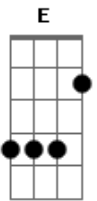

© ukulele-chords.com