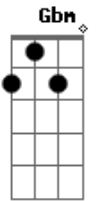

© ukulele-chords.com