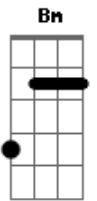

© ukulele-chords.com