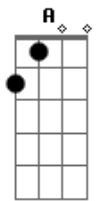

Radiohead - 4 Minute Warning

Tom: A

INTRO: A - D - A - D - A - D - E
(2x)

This is just a nightmare ^D ^A
Soon I'm gonna wake up ^D ^A
Someone's gonna bring me around ^D ^A
Running from the bombers ^D ^A
Hiding in the forest ^D ^A
Running through the field ^D ^A
Laying flat on the ground ^D ^A
Just like everybody ^D ^A
Standing overhead ^D ^A
Running from the underground ^D ^E

CHORUS:

Bm Gbm D
This is a warning
Bm Gbm E A
Four minute warning

D - A - D - E
I dont want to hear it ^D ^A
I dont want to know ^E ^D ^A
I just want to run and hide ^D ^A ^E
This is just a nightmare ^D ^A
Soon I'm gonna wake up ^D ^A
Somone is gonna bring me around ^D ^E

CHORUS:

Bm Gbm E D
This is your warning
Bm Gbm E A
Four minute warning

Acordes

© ukulele-chords.com