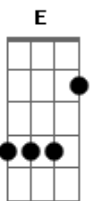

Radiohead - 4 Minute Warning

Tom: A

INTRO: A - D - A - D - A - D - E
(2x)

This is just a nightmare ^D ^A
 Soon I'm gonna wake up ^D ^A
 Someone's gonna bring me around ^D ^A
 Running from the bombers ^D ^A
 Hiding in the forest ^D ^A
 Running through the field ^D ^A
 Laying flat on the ground ^D ^A
 Just like everybody ^D ^A
 Standing overhead ^D ^A
 Running from the underground ^D ^E

CHORUS:

^{Bm} ^{Gbm} ^D
 This is a warning
^{Bm} ^{Gbm} ^E ^A
 Four minute warning

^D - ^A - ^D - ^E
 I dont want to hear it ^D ^A
 I dont want to know ^E ^D ^A
 I just want to run and hide ^D ^A ^E
 This is just a nightmare ^D ^A
 Soon I'm gonna wake up ^D ^A
 Somone is gonna bring me around ^D ^E

 CHORUS:
^{Bm} ^{Gbm} ^E ^D
 This is your warning
^{Bm} ^{Gbm} ^E ^A
 Four minute warning

Acordes

© ukulele-chords.com

© ukulele-chords.com

© ukulele-chords.com

© ukulele-chords.com

© ukulele-chords.com