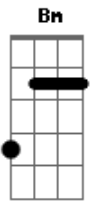

Radiohead - 4 Minute Warning

Tom: A

INTRO: A - D - A - D - A - D - E
(2x)

This is just a nightmare ^D ^A
 Soon I'm gonna wake up ^D ^A
 Someone's gonna bring me around ^D ^A
 Running from the bombers ^D ^A
 Hiding in the forest ^D ^A
 Running through the field ^D ^A
 Laying flat on the ground ^D ^A
 Just like everybody ^D ^A
 Standing overhead ^D ^A
 Running from the underground ^D ^E

CHORUS:

Bm Gbm D
 This is a warning
 Bm Gbm E A
 Four minute warning

D - A - D - E
 I dont want to hear it ^D ^A
 I dont want to know ^E ^D ^A
 I just want to run and hide ^D ^A ^E
 This is just a nightmare ^D ^A
 Soon I'm gonna wake up ^D ^A
 Somone is gonna bring me around ^D ^E

CHORUS:

Bm Gbm E D
 This is your warning
 Bm Gbm E A
 Four minute warning

Acordes

© ukulele-chords.com

© ukulele-chords.com

© ukulele-chords.com

© ukulele-chords.com

© ukulele-chords.com