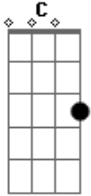

Radiohead - Bloom

tom:

C

Intro: Dm F G

Dm F G
Open your mouth wide
Dm F G
A universal sigh
Dm F G
And while the ocean blooms
Dm F G
It's what keeps me alive

Acordes

© ukulele-chords.com

© ukulele-chords.com

© ukulele-chords.com

© ukulele-chords.com

Dm F G
So why does it still hurt?
Dm F G
Don't blow your mind with whys

Dm F G
I'm moving out of orbit
Dm F G
Turning in somersaults
Dm F G
A giant turtle's eyes
Dm F G
As jellyfish float by