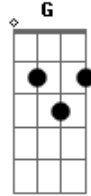

Radiohead - Bloom

tom:

C

Intro: Dm F G

Dm F G
Open your mouth wide
Dm F G
A universal sigh
Dm F G
And while the ocean blooms
Dm F G
It's what keeps me alive

Acordes

© ukulele-chords.com

© ukulele-chords.com

© ukulele-chords.com

© ukulele-chords.com

Dm F G
So why does it still hurt?
Dm F G
Don't blow your mind with whys

Dm F G
I'm moving out of orbit
Dm F G
Turning in somersaults
Dm F G
A giant turtle's eyes
Dm F G
As jellyfish float by