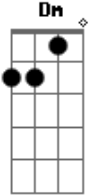

Radiohead - Bloom

tom:

C

Intro: Dm F G

Dm F G
Open your mouth wide
Dm F G
A universal sigh
Dm F G
And while the ocean blooms
Dm F G
It's what keeps me alive

Acordes

© ukulele-chords.com

© ukulele-chords.com

© ukulele-chords.com

© ukulele-chords.com

Dm F G
So why does it still hurt?
Dm F G
Don't blow your mind with whys

Dm F G
I'm moving out of orbit
Dm F G
Turning in somersaults
Dm F G
A giant turtle's eyes
Dm F G
As jellyfish float by