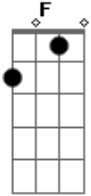

Radiohead - Bloom

tom:

C

Intro: Dm F G

Dm F G
Open your mouth wide
Dm F G
A universal sigh
Dm F G
And while the ocean blooms
Dm F G
It's what keeps me alive

Acordes

© ukulele-chords.com

© ukulele-chords.com

© ukulele-chords.com

© ukulele-chords.com

Dm F G
So why does it still hurt?
Dm F G
Don't blow your mind with whys

Dm F G
I'm moving out of orbit
Dm F G
Turning in somersaults
Dm F G
A giant turtle's eyes
Dm F G
As jellyfish float by