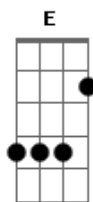

Radio Company - All Our Own

tom:

Intro: E Ab Aadd9
D C B7

E Ab
Listened to yesterday
Long before the way it has become
D C B7
And it all came down to you

E Ab
I don't really know the way
Played out stranger than it seemed
D C B7
But what went down came true
E E
Like an all day dream

A B
I don't want to be the one to say it's wrong
E B A
When the heavens open and a new day comes along
A B
I know I would rather be together alone
E B A

In a big top circle and a world we can call our own
A E
It's all our own

(Ab Aadd9 D C B7)

E Ab
In a world we can call our own
Aadd9
You'll find shelter darlin'
D C B7
Where I'll always promise to
E E
Never let it be

A B
I don't want to be the one to say it's wrong
E B A
When the heavens open and a new day comes along
A B
I know I would rather be together alone
E B A
In a big top circle and a world we can call our own
A E
It's all our own

[Final] Ab Aadd9 D
C B7 E

Acordes