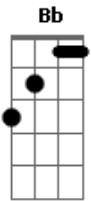

Rachel Sermanni - Wine Sweet Wine

tom:

Intro: G Bb A

Em G
I cannot be with someone, if someone wants just anyone
Em G Bb A
I can not just run, run, run, my fingers through your hair
Em G Em
I cannot be a half-way love, cooped up, thin, a dirty dove
Wait each night to fit the glove
Bb A
Drink another bottle of

C Em G
Wine, sweet wine, might make you mine
C Em G Bb A
I'm a fool, sweet fool for you
Em G
I cannot sit on the shelf, while you go play with someone else
Em G Bb A
Crack my china cherry chin, I cannot grin and bear it
Em G Em
You cannot just lock me out, you cannot just block me out
G Bb A
I can not just fall asleep beside your cold, filled
C Em G
Wine, sweet wine, might make you mine
C Em G
I'm a fool, sweet fool for you

C Em G
Wine, sweet wine, might make you mine
C Em G
I'm a fool, sweet fool for you

(C Em G)
(C Em G)
(C Em G)
(C Em G)

Dm Bb F C Em
Si....lent, still I cannot keep
Dm Bb F C Em
Si....lent, still I cannot keep

(C Em G)
(C Em G)

C Em G
Wine, sweet wine, might make you mine
C Em G
I'm a fool, sweet fool for you
C Em G
Wine, sweet wine, might make you mine
C Em G
I can not, be a fool for you

Acordes

© ukulele-chords.com