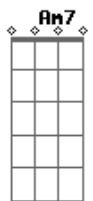

RAC - Back Of The Car (feat. Nate Henricks)

tom:

Intro: G D C G
G C G C G

D C G D C
It's starting, it's over
G G C G
You're burned out and older
C
Ooh oh oh oh

G
We're living at the back of the car
C
Ooh oh oh oh

G
We're living at the back of the car!

Acordes

© ukulele-chords.com

© ukulele-chords.com

© ukulele-chords.com

© ukulele-chords.com

© ukulele-chords.com

© ukulele-chords.com