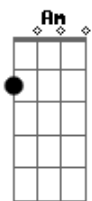

RAC - Back Of The Car (feat. Nate Henricks)

tom:

Intro: G D C G
G C G C G

D C G D C
It's starting, it's over
G G C G
You're burned out and older
C
Ooh oh oh oh

G
We're living at the back of the car
C
Ooh oh oh oh

G
We're living at the back of the car!

Acordes

© ukulele-chords.com

© ukulele-chords.com

© ukulele-chords.com

© ukulele-chords.com

© ukulele-chords.com

© ukulele-chords.com