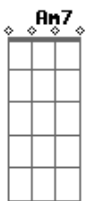

© ukulele-chords.com