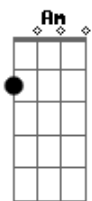

RAC - Back Of The Car (feat. Nate Henricks)

tom:

Intro: ^G ^D ^C
^G ^C ^G ^C ^G

^D ^C ^G ^D ^C
 It's starting, it's over
^G ^C ^G
 You're burned out and older
^C
 Ooh oh oh oh

^G
 We're living at the back of the car
^C
 Ooh oh oh oh

^G
 We're living at the back of the car
^C
 Ooh oh oh oh

^G
 We're living at the back of the car!
^C
 Ooh oh oh oh

^G
 We're living at the back of the car!

Acordes

© ukulele-chords.com

© ukulele-chords.com