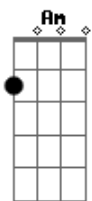

© ukulele-chords.com