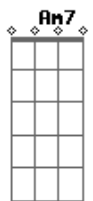

© ukulele-chords.com