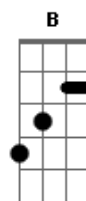

© ukulele-chords.com