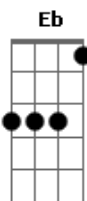

© ukulele-chords.com