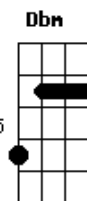

A2
Baby let me hear me loud.
Dbm B
Na na na, na na na-ah
E A2
Na na na, na na na-ah
Dbm B E A2
Na na na, na na na-ah

A2
Baby let me hear me loud.
Dbm B
Na na na, na na na-ah
E A2
Na na na, na na na-ah
Dbm B E A2
Na na na, na na na-ah

Dbm B E A2
I've been looking for the one tonight!

Acordes

© ukulele-chords.com

© ukulele-chords.com

© ukulele-chords.com

© ukulele-chords.com

© ukulele-chords.com

© ukulele-chords.com