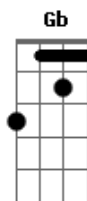

R5 - Loud

Tom: E

Afinação: Eb Ab Db Gb Bb

Eb Intro: Dbm B E A2 (x2)

Dbm B E
Looking for the one tonight,
A2
But I can't see you,
Dbm B E A2
'Cause I'm blinded by all the lights, Oh, oh.
Dbm B E
And I can never get it right;
A2
I need a break through.
Dbm B E A2
Why are you so hard to find? Oh, oh.

Dbm B
C'mon get loud, loud, let it out,
E A2
Show me everything that you got.
Dbm B E
C'mon get loud, loud, I need you now.
A2
Baby let me hear me loud.
Dbm B
Na na na, na na na-ah
E A2
Na na na, na na na-ah
Dbm B E A2
Na na na, na na na-ah

A2
Baby let me hear me loud.
Dbm B
Na na na, na na na-ah
E A2
Na na na, na na na-ah
Dbm B E A2
Na na na, na na na-ah

A2
Baby let me hear me loud.
Dbm B
Na na na, na na na-ah
E A2
Na na na, na na na-ah
Dbm B E A2
Na na na, na na na-ah

Dbm B E A2
I've been looking for the one tonight!

Acordes

© ukulele-chords.com

© ukulele-chords.com

© ukulele-chords.com

© ukulele-chords.com

© ukulele-chords.com

© ukulele-chords.com