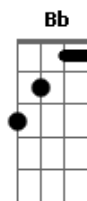

© ukulele-chords.com