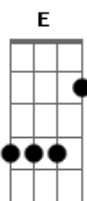

Dbm B E
Looking for the light to shine;
A2
To start a fire.
Dbm B E A2
Girl, I'll be the first in line, Oh, oh.
Dbm B E
And baby when our stars align,
A2 Dbm
We can't get no higher.
B E A2
You just give me a sign!
Dbm B
C'mon get loud, loud, let it out

E A2
Shout it out from the roof tops.
Dbm B E A2
C'mon get loud 'till they shut us down.
Dbm B
C'mon get loud, loud, let it out,
E A2
Show me everything that you got.
Dbm B E
C'mon get loud, loud, I need you now.
A2
Baby let me hear me loud.
Dbm B
Na na na, na na na-ah
E A2
Na na na, na na na-ah
Dbm B E A2
Na na na, na na na-ah

(Looking for the one tonight...)

Dbm B
Na na na, na na na-ah
E A2
Na na na, na na na-ah

I've been looking for the one tonight...)

C'mon get loud, loud, let it out
Shout it out from the roof tops.

C'mon get loud 'till they shut us down.

Dbm B
C'mon get loud, loud, let it out,
E A2
Show me everything that you got.
Dbm B E
C'mon get loud, loud, I need you now.
A2
Baby let me hear me loud.
Dbm B
Na na na, na na na-ah
E A2
Na na na, na na na-ah
Dbm B E A2
Na na na, na na na-ah

A2
Baby let me hear me loud.
Dbm B
Na na na, na na na-ah
E A2
Na na na, na na na-ah
Dbm B E A2
Na na na, na na na-ah

A2
Baby let me hear me loud.
Dbm B
Na na na, na na na-ah
E A2
Na na na, na na na-ah
Dbm B E A2
Na na na, na na na-ah

Dbm B E A2
I've been looking for the one tonight!

Acordes