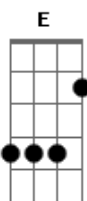

Dbm B E
Looking for the light to shine;
A2
To start a fire.
Dbm B E A2
Girl, I'll be the first in line, Oh, oh.
Dbm B E
And baby when our stars align,
A2 Dbm
We can't get no higher.
B E A2
You just give me a sign!
Dbm B
C'mon get loud, loud, let it out

E A2
Shout it out from the roof tops.
Dbm B E A2
C'mon get loud 'till they shut us down.
Dbm B E
C'mon get loud, loud, let it out,
E A2
Show me everything that you got.
Dbm B E
C'mon get loud, loud, I need you now.
A2
Baby let me hear me loud.
Dbm B E A2
Na na na, na na na-ah
E A2
Na na na, na na na-ah
Dbm B E A2
Na na na, na na na-ah

(Looking for the one tonight...)
Dbm B
Na na na, na na na-ah
E A2
Na na na, na na na-ah
I've been looking for the one tonight...)
C'mon get loud, loud, let it out
Shout it out from the roof tops.
C'mon get loud 'till they shut us down.

Dbm B E
C'mon get loud, loud, let it out,
E A2
Show me everything that you got.
Dbm B E
C'mon get loud, loud, I need you now.
A2
Baby let me hear me loud.
Dbm B E A2
Na na na, na na na-ah
E A2
Na na na, na na na-ah
Dbm B E A2
Na na na, na na na-ah
A2
Baby let me hear me loud.
Dbm B E A2
Na na na, na na na-ah
E A2
Na na na, na na na-ah
Dbm B E A2
Na na na, na na na-ah
A2
Baby let me hear me loud.
Dbm B E A2
Na na na, na na na-ah
E A2
Na na na, na na na-ah
Dbm B E A2
Na na na, na na na-ah
Dbm B E A2
I've been looking for the one tonight!

Acordes