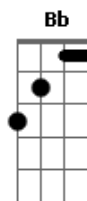

R5 - Loud

Tom: E

Afinação: Eb Ab Db Gb Bb

Eb Intro: Dbm B E A2 (x2)

Dbm B E
Looking for the one tonight,
A2
But I can't see you,
Dbm B E A2
'Cause I'm blinded by all the lights, Oh, oh.
Dbm B E
And I can never get it right;
A2
I need a break through.
Dbm B E A2
Why are you so hard to find? Oh, oh.

Dbm B
C'mon get loud, loud, let it out,
E A2
Show me everything that you got.
Dbm B E
C'mon get loud, loud, I need you now.
A2
Baby let me hear me loud.
Dbm B
Na na na, na na na-ah
E A2
Na na na, na na na-ah
Dbm B E A2
Na na na, na na na-ah

A2
Baby let me hear me loud.
Dbm B
Na na na, na na na-ah
E A2
Na na na, na na na-ah
Dbm B E A2
Na na na, na na na-ah

A2
Baby let me hear me loud.
Dbm B
Na na na, na na na-ah
E A2
Na na na, na na na-ah
Dbm B E A2
Na na na, na na na-ah

Dbm B E A2
I've been looking for the one tonight!

Acordes

© ukulele-chords.com

© ukulele-chords.com

© ukulele-chords.com

© ukulele-chords.com

© ukulele-chords.com

© ukulele-chords.com