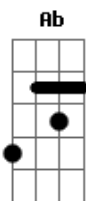

R5 - Loud

Tom: E

Afinação: Eb Ab Db Gb Bb

Eb Intro: Dbm B E A2 (x2)

Dbm B E
Looking for the one tonight,
A2
But I can't see you,
Dbm B E A2
'Cause I'm blinded by all the lights, Oh, oh.
Dbm B E
And I can never get it right;
A2
I need a break through.
Dbm B E A2
Why are you so hard to find? Oh, oh.

Dbm B
C'mon get loud, loud, let it out,
E A2
Show me everything that you got.
Dbm B E
C'mon get loud, loud, I need you now.
A2
Baby let me hear me loud.
Dbm B
Na na na, na na na-ah
E A2
Na na na, na na na-ah
Dbm B E A2
Na na na, na na na-ah

A2
Baby let me hear me loud.
Dbm B
Na na na, na na na-ah
E A2
Na na na, na na na-ah
Dbm B E A2
Na na na, na na na-ah

A2
Baby let me hear me loud.
Dbm B
Na na na, na na na-ah
E A2
Na na na, na na na-ah
Dbm B E A2
Na na na, na na na-ah

Dbm B E A2
I've been looking for the one tonight!

Acordes

© ukulele-chords.com

© ukulele-chords.com

© ukulele-chords.com

© ukulele-chords.com

© ukulele-chords.com

© ukulele-chords.com