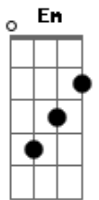

© ukulele-chords.com