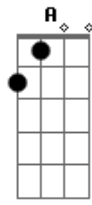

© ukulele-chords.com