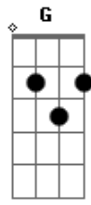

© ukulele-chords.com