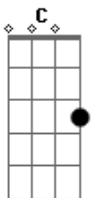

Chorus:
F C
Lovin' you ain't easy
G Am
Nothin' ever is
F C
But I will keep on fightin'
G C
For a love like this
F C
You know I wouldn't have it
G Am
Any other way
F C
Even when times get tough
G C
I don't want no easy love

Verse 2:
F C
Second verse goes to the females
G Am
Rollin' their eyes when we fail
F C
Makes you wanna go and shop retail
G C
But he's still your man
F C

All we crash, undeniable
G Am
Turned backs, we're professional
F C
Sometimes you wanna throw in the towel
G C
But he's still your man

Chorus:
F C
Lovin' you ain't easy
G Am
Nothin' ever is
F C
But I will keep on fightin'
G C
For a love like this
F C
You know I wouldn't have it
G Am
Any other way
F C
Even when times get tough
G C
I don't want no easy love

Bridge:
G C F
I don't believe that nothin' lasts forever
Am
And every time you're feelin' down
F
I know we're gonna work it out
G C F
And I know we can't live without each other, oh oh
Am
But nothin' worth havin' comes easy
F
And baby you got me singin'

(No strumming/just clapping)
Lovin' you ain't easy
Nothin' ever is
But I will keep on fightin'
For a love like this
You know I wouldn't have it
Any other way
Even when times get tough
I don't want no easy love

Chorus:
F C
Lovin' you ain't easy
G Am
Nothin' ever is
F C
But I will keep on fightin'
G C
For a love like this
F C
You know I wouldn't have it
G Am
Any other way
F C
Even when times get tough
G C
I don't want no easy love

Acordes

© ukulele-chords.com