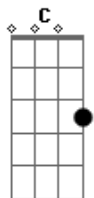

© ukulele-chords.com

G Am D G
Right back to my same girl, hmm hmmm hmmm hmm

(Eb7 D7 G)
(Eb7 D7 G)

[Segunda Parte]

G Am
How can you be so calm
D G
When the truth is that sometimes
Am D
We live in the eye of the storm
G Am
With everything going on around us
D G
I feel comfort in the sounds when you say
Em G
It will be okay like the star guiding me
Em
To the light of the day
C D
The doldrums could follow me

[Refrão]

G
But not with my same girl
Am D G
Who builds her own frames
G Em
For the pictures that she paints
D C
Of the lights of Monterey
C Am
Comin' across the bay
G Am D G
Right back to my same girl, hmm hmmm hmmm hmm