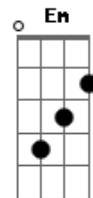

R. Kelly - Same Girl

tom:

Intro: Eb7 D7 G
Eb7 D7 G

[Primeira Parte]

G Am
If you could read my mind
D7 G
You'd say baby you were right
Am D
And I don't want to fight anymore
G Am
You're usually righter than I am
D G Am
And I'm not a very good fighter, am I?
D G Am
No, neither are you
D G
So let's be through with this one
Em C D
Because some things never change

[Refrão]

G
I know you're still my same girl
Am D G
Who builds her own frames
G Em
For the pictures that she paints
D C
Of the lights of Monterey
C Am
Comin' across the bay

Acordes

© ukulele-chords.com

© ukulele-chords.com

© ukulele-chords.com

© ukulele-chords.com

© ukulele-chords.com

© ukulele-chords.com

© ukulele-chords.com

Right back to my same girl, hmm hmmm hmmm hmm
(Eb7 D7 G)
(Eb7 D7 G)

[Segunda Parte]

G Am
How can you be so calm
D G
When the truth is that sometimes
Am D
We live in the eye of the storm
G Am
With everything going on around us
D G
I feel comfort in the sounds when you say
Em G
It will be okay like the star guiding me
Em
To the light of the day
C D
The doldrums could follow me