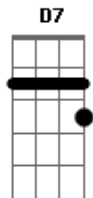

R. Kelly - Same Girl

tom:

Intro: Eb7 D7 G
Eb7 D7 G

[Primeira Parte]

G Am
If you could read my mind
D7 G
You'd say baby you were right
Am D
And I don't want to fight anymore
G Am
You're usually righter than I am
D G Am
And I'm not a very good fighter, am I?
D G Am
No, neither are you
D G
So let's be through with this one
Em C D
Because some things never change

[Refrão]

G
I know you're still my same girl
Am D G
Who builds her own frames
G Em
For the pictures that she paints
D C
Of the lights of Monterey
C Am
Comin' across the bay

Acordes

© ukulele-chords.com

© ukulele-chords.com

© ukulele-chords.com

© ukulele-chords.com

© ukulele-chords.com

© ukulele-chords.com

© ukulele-chords.com

Right back to my same girl, hmm hmmm hmmm hmm
(Eb7 D7 G)
(Eb7 D7 G)

[Segunda Parte]

G Am
How can you be so calm
D G
When the truth is that sometimes
Am D
We live in the eye of the storm
G Am
With everything going on around us
D G
I feel comfort in the sounds when you say
Em G
It will be okay like the star guiding me
Em
To the light of the day
C D
The doldrums could follow me