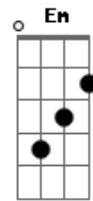

R. Kelly - Same Girl

tom:

Intro: Eb7 D7 G
Eb7 D7 G

[Primeira Parte]

G Am
If you could read my mind
D7 G
You'd say baby you were right
Am D
And I don't want to fight anymore
G Am
You're usually righter than I am
D G Am
And I'm not a very good fighter, am I?
D G Am
No, neither are you
D G
So let's be through with this one
Em C D
Because some things never change

[Refrão]

G
I know you're still my same girl
Am D G
Who builds her own frames
G Em
For the pictures that she paints
D C
Of the lights of Monterey
C Am
Comin' across the bay

Acordes

© ukulele-chords.com

© ukulele-chords.com

© ukulele-chords.com

© ukulele-chords.com

© ukulele-chords.com

© ukulele-chords.com

© ukulele-chords.com

Right back to my same girl, hmm hmmm hmmm hmm

(Eb7 D7 G)
(Eb7 D7 G)

[Segunda Parte]