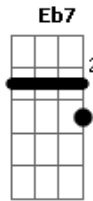

© ukulele-chords.com