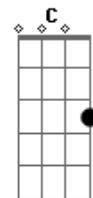

R. Kelly - Same Girl

tom:

Intro: Eb7 D7 G
Eb7 D7 G

[Primeira Parte]

G Am
If you could read my mind
D7 G
You'd say baby you were right
Am D
And I don't want to fight anymore
G Am
You're usually righter than I am
D G Am
And I'm not a very good fighter, am I?
D G Am
No, neither are you
D G
So let's be through with this one
Em C D
Because some things never change

© ukulele-chords.com

© ukulele-chords.com

© ukulele-chords.com

© ukulele-chords.com

© ukulele-chords.com

Right back to my same girl, hmm hmmm hmmm hmm
(Eb7 D7 G)
(Eb7 D7 G)

[Segunda Parte]

G Am
How can you be so calm
D G
When the truth is that sometimes
Am D
We live in the eye of the storm
G Am
With everything going on around us
D G
I feel comfort in the sounds when you say
Em G
It will be okay like the star guiding me
Em
To the light of the day
C D
The doldrums could follow me