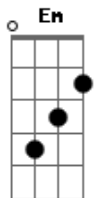

© ukulele-chords.com