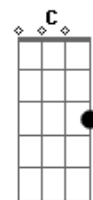

R. Kelly - Same Girl

tom:

Intro: Eb7 D7 G
Eb7 D7 G

[Primeira Parte]

G Am
If you could read my mind
D7 G
You'd say baby you were right
Am D
And I don't want to fight anymore
G Am
You're usually righter than I am
D G Am
And I'm not a very good fighter, am I?
D G Am
No, neither are you
D G
So let's be through with this one
Em C D
Because some things never change

© ukulele-chords.com

© ukulele-chords.com

© ukulele-chords.com

© ukulele-chords.com

© ukulele-chords.com

Right back to my same girl, hmm hmmm hmmm hmm
(Eb7 D7 G)
(Eb7 D7 G)

[Segunda Parte]

G Am
How can you be so calm
D G
When the truth is that sometimes
Am D
We live in the eye of the storm
G Am
With everything going on around us
D G
I feel comfort in the sounds when you say
Em G
It will be okay like the star guiding me
Em
To the light of the day
C D
The doldrums could follow me