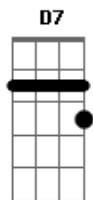

R. Kelly - Same Girl

tom:

Intro: Eb7 D7 G
Eb7 D7 G

[Primeira Parte]

G Am
If you could read my mind
D7 G
You'd say baby you were right
Am D
And I don't want to fight anymore
G Am
You're usually righter than I am
D G Am
And I'm not a very good fighter, am I?
D G Am
No, neither are you
D G
So let's be through with this one
Em C D
Because some things never change

[Refrão]

G
I know you're still my same girl
Am D G
Who builds her own frames
G Em
For the pictures that she paints
D C
Of the lights of Monterey
C Am
Comin' across the bay

Acordes

© ukulele-chords.com

© ukulele-chords.com

© ukulele-chords.com

© ukulele-chords.com

© ukulele-chords.com

© ukulele-chords.com

© ukulele-chords.com

Right back to my same girl, hmm hmmm hmmm hmm
(Eb7 D7 G)
(Eb7 D7 G)

[Segunda Parte]

G Am
How can you be so calm
D G
When the truth is that sometimes
Am D
We live in the eye of the storm
G Am
With everything going on around us
D G
I feel comfort in the sounds when you say
Em G
It will be okay like the star guiding me
Em
To the light of the day
C D
The doldrums could follow me