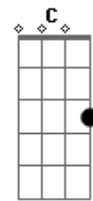

R. Kelly - Same Girl

tom:

Intro: Eb7 D7 G
Eb7 D7 G

[Primeira Parte]

G Am
If you could read my mind
D7 G
You'd say baby you were right
Am D
And I don't want to fight anymore
G Am
You're usually righter than I am
D G Am
And I'm not a very good fighter, am I?
D G Am
No, neither are you
D G
So let's be through with this one
Em C D
Because some things never change

© ukulele-chords.com

© ukulele-chords.com

© ukulele-chords.com

© ukulele-chords.com

© ukulele-chords.com

Right back to my same girl, hmm hmmm hmmm hmm

(Eb7 D7 G)
(Eb7 D7 G)

[Segunda Parte]