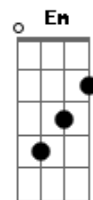

R. Kelly - Same Girl

tom:

Intro: Eb7 D7 G
Eb7 D7 G

[Primeira Parte]

G Am
If you could read my mind
D7 G
You'd say baby you were right
Am D
And I don't want to fight anymore
G Am
You're usually righter than I am
D G Am
And I'm not a very good fighter, am I?
D G Am
No, neither are you
D G
So let's be through with this one
Em C D
Because some things never change

[Refrão]

G
I know you're still my same girl
Am D G
Who builds her own frames
G Em
For the pictures that she paints
D C
Of the lights of Monterey
C Am
Comin' across the bay

Acordes

© ukulele-chords.com

© ukulele-chords.com

© ukulele-chords.com

© ukulele-chords.com

© ukulele-chords.com

© ukulele-chords.com

© ukulele-chords.com

Right back to my same girl, hmm hmmm hmmm hmm
(Eb7 D7 G)
(Eb7 D7 G)

[Segunda Parte]

G Am
How can you be so calm
D G
When the truth is that sometimes
Am D
We live in the eye of the storm
G Am
With everything going on around us
D G
I feel comfort in the sounds when you say
Em G
It will be okay like the star guiding me
Em
To the light of the day
C D
The doldrums could follow me