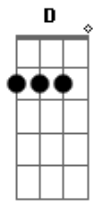

R. Kelly - Same Girl

tom:

Intro: Eb7 D7 G
Eb7 D7 G

[Primeira Parte]

G Am
If you could read my mind
D7 G
You'd say baby you were right
Am D
And I don't want to fight anymore
G Am
You're usually righter than I am
D G Am
And I'm not a very good fighter, am I?
D G Am
No, neither are you
D G
So let's be through with this one
Em C D
Because some things never change

[Refrão]

G
I know you're still my same girl
Am D G
Who builds her own frames
G Em
For the pictures that she paints
D C
Of the lights of Monterey
C Am
Comin' across the bay

Acordes

© ukulele-chords.com

© ukulele-chords.com

© ukulele-chords.com

© ukulele-chords.com

© ukulele-chords.com

© ukulele-chords.com

© ukulele-chords.com

Right back to my same girl, hmm hmmm hmmm hmm

(Eb7 D7 G)
(Eb7 D7 G)

[Segunda Parte]