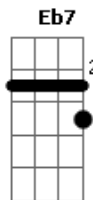

© ukulele-chords.com