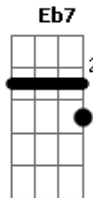

© ukulele-chords.com