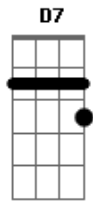

R. Kelly - Same Girl

tom:

Intro: Eb7 D7 G
Eb7 D7 G

[Primeira Parte]

G Am
If you could read my mind
D7 G
You'd say baby you were right
Am D
And I don't want to fight anymore
G Am
You're usually righter than I am
D G Am
And I'm not a very good fighter, am I?
D G Am
No, neither are you
D G
So let's be through with this one
Em C D
Because some things never change

[Refrão]

G
I know you're still my same girl
Am D G
Who builds her own frames
G Em
For the pictures that she paints
D C
Of the lights of Monterey
C Am
Comin' across the bay

Acordes

© ukulele-chords.com

© ukulele-chords.com

© ukulele-chords.com

© ukulele-chords.com

© ukulele-chords.com

© ukulele-chords.com

© ukulele-chords.com

Right back to my same girl, hmm hmmm hmmm hmm

(Eb7 D7 G)
(Eb7 D7 G)

[Segunda Parte]