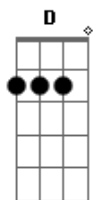

R. Kelly - Same Girl

tom:

Intro: Eb7 D7 G
Eb7 D7 G

[Primeira Parte]

G Am
If you could read my mind
D7 G
You'd say baby you were right
Am D
And I don't want to fight anymore
G Am
You're usually righter than I am
D G Am
And I'm not a very good fighter, am I?
D G Am
No, neither are you
D G
So let's be through with this one
Em C D
Because some things never change

[Refrão]

G
I know you're still my same girl
Am D G
Who builds her own frames
G Em
For the pictures that she paints
D C
Of the lights of Monterey
C Am
Comin' across the bay

Acordes

© ukulele-chords.com

© ukulele-chords.com

© ukulele-chords.com

© ukulele-chords.com

© ukulele-chords.com

© ukulele-chords.com

© ukulele-chords.com

Right back to my same girl, hmm hmmm hmmm hmm
(Eb7 D7 G)
(Eb7 D7 G)

[Segunda Parte]

G Am
How can you be so calm
D G
When the truth is that sometimes
Am D
We live in the eye of the storm
G Am
With everything going on around us
D G
I feel comfort in the sounds when you say
Em G
It will be okay like the star guiding me
Em
To the light of the day
C D
The doldrums could follow me