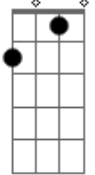

Poeira
Ab
Poeira
G
Poeira iê!

[Solo de Sax] Am F Ab G
Am F Ab G

Acordes

C7M

© ukulele-chords.com

F7M

© ukulele-chords.com

C

© ukulele-chords.com

Em

© ukulele-chords.com

Bb

© ukulele-chords.com

Am

© ukulele-chords.com

F