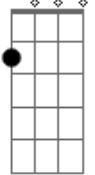

Poeira
Ab
Poeira
G
Poeira iê!

[Solo de Sax] Am F Ab G
Am F Ab G

Acordes

C7M

© ukulele-chords.com

F7M

© ukulele-chords.com

C

© ukulele-chords.com

Em

© ukulele-chords.com

Bb

© ukulele-chords.com

Am

© ukulele-chords.com

F