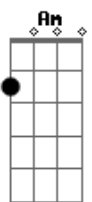

Ta-ri-ram.. ta-ri-rari-ra... ri-roooh

Instrumental final: (C G C G C)(2x)
 (D A D G D)(2x)

Acordes

© ukulele-chords.com

© ukulele-chords.com

© ukulele-chords.com

© ukulele-chords.com

© ukulele-chords.com