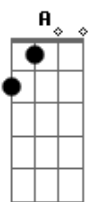

© ukulele-chords.com