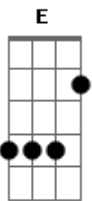

Refrão

Refrão 2x

G Gb E
Come on feel the noise
G Gb E
Girls rock your boys
A G D
We'll get wild,wild,wild
A G D
Wild,wild,willlddd

versos

G B E
So you think i got a funny face,im got no worres
A G D
And i don't no why
A G D
i don't no why
G B E
So i'm a scruff bag well it's no disgrace,im in not hurry
A G D
And i don't no why
A G D
I don't no why
E D

Anymore Oow no

Refrão 2x

COME ON!!!!!!

Ponte

G Gb E

Solo

| PM--- | PM--- | PM----- |

legenda b=bend
r=release bend
h=hammer
p=pull off
PM=Palm mutting

Refrão

2 vezes so a bateria e vezes na terceira entra guitarra

Acordes

© ukulele-chords.com

© ukulele-chords.com

© ukulele-chords.com

© ukulele-chords.com

© ukulele-chords.com