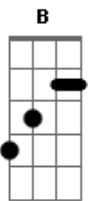

© ukulele-chords.com