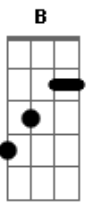

Refrão

Refrão 2x

G Gb E
Come on feel the noise
G Gb E
Girls rock your boys
A G D
We'll get wild,wild,wild
A G D
Wild,wild,willlddd

versos

G B E
So you think i got a funny face,im got no worres
A G D
And i don't no why
A G D
i don't no why
G B E
So i'm a scruff bag well it's no disgrace,im in not hurry
A G D
And i don't no why
A G D
I don't no why
E D

Anymore Oow no

Refrão 2x

COME ON!!!!!!

Ponte

G Gb E

Solo

| PM--- | PM--- | PM----- |

legenda b=bend
r=release bend
h=hammer
p=pull off
PM=Palm mutting

Refrão

2 vezes so a bateria e vezes na terceira entra guitarra

Acordes

© ukulele-chords.com

© ukulele-chords.com

© ukulele-chords.com

© ukulele-chords.com

© ukulele-chords.com