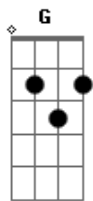

Refrão

Refrão 2x

G Gb E
Come on feel the noise
G Gb E
Girls rock your boys
A G D
We'll get wild,wild,wild
A G D
Wild,wild,willlddd

versos

G B E
So you think i got a funny face,im got no worres
A G D
And i don't no why
A G D
i don't no why
G B E
So i'm a scruff bag well it's no disgrace,im in not hurry
A G D
And i don't no why
A G D
I don't no why
E D

Anymore Oow no

Refrão 2x

COME ON!!!!!!

Ponte

G Gb E

Solo

| PM--- | PM--- | PM----- |

legenda b=bend
r=release bend
h=hammer
p=pull off
PM=Palm mutting

Refrão

2 vezes so a bateria e vezes na terceira entra guitarra

Acordes

© ukulele-chords.com

© ukulele-chords.com

© ukulele-chords.com

© ukulele-chords.com

© ukulele-chords.com