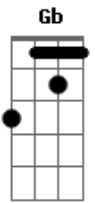

Refrão

Refrão 2x

G Gb E
Come on feel the noise
G Gb E
Girls rock your boys
A G D
We'll get wild,wild,wild
A G D
Wild,wild,willlddd

versos

G B E
So you think i got a funny face,im got no worres
A G D
And i don't no why
A G D
i don't no why
G B E
So i'm a scruff bag well it's no disgrace,im in not hurry
A G D
And i don't no why
A G D
I don't no why
E D

Anymore Oow no

Refrão 2x

COME ON!!!!!!

Ponte

G Gb E

Solo

| PM--- | PM--- | PM----- |

legenda b=bend
r=release bend
h=hammer
p=pull off
PM=Palm mutting

Refrão

2 vezes so a bateria e vezes na terceira entra guitarra

Acordes

© ukulele-chords.com

© ukulele-chords.com

© ukulele-chords.com

© ukulele-chords.com

© ukulele-chords.com