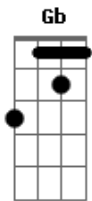

© ukulele-chords.com