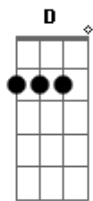

Quiet Riot - Come On Feel The Noise

Tom: **D**
Intro: bateria e cantor

Come on feel the noise
Girls rock your boys
We'll get wild,wild,wild slide abafado E|2/15/5
Wild,wild,willlddd

Versos

G So you think i got an evil mind,I'll tell you honey
A G D A G D
And a don't no why i don't no why
G B E
So you think my singing's out of time,it makes me money
A G D A G D E
I don't no why i don't no why
D
Oow no

Refrão

Refrão 2x

G Gb E
Come on feel the noise
G Gb E
Girls rock your boys
A G D
We'll get wild,wild,wild
A G D
Wild,wild,willlddd

versos

G B E
So you think i got a funny face,im got no worres
A G D
And i don't no why
A G D
i don't no why
G B E
So i'm a scruff bag well it's no disgrace,im in not hurry
A G D
And i don't no why
A G D
I don't no why
E D

Anymore Oow no

Refrão 2x

COME ON!!!!!!

Ponte

G Gb E

Solo

| PM--- | PM--- | PM----- |

legenda b=bend
r=release bend
h=hammer
p=pull off
PM=Palm mutting

Versos

G B E
So you think we are the lazy type,you show know better
A G D
And i don't know why solo ein escala de **D**
A G D
i don't know why
And you say and got a dirty mind,i'm a means go metter
And i don't know why
i don't know i
anymore oow no

Refrão

2 vezes so a bateria e vezes na terceira entra guitarra

Acordes