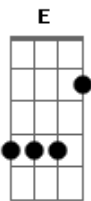

© ukulele-chords.com