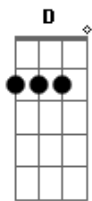

Quiet Riot - Come On Feel The Noise

Tom: **D**
Intro: batera e cantor

Come on feel the noise
Girls rock your boys
We'll get wild,wild,wild slide abafado E|2/15/5
Wild,wild,willlddd

Versos

G So you think i got an evil **B** mind,I'll tell you honey **E**
A G D A G D
And a don't no why i don't no why
G So you think my singing's out of time,it makes me money **E**
A G D A G D E
I don't no why i don't no why
D
Oow no

Refrão

Refrão 2x

G Gb E
Come on feel the noise
G Gb E
Girls rock your boys
A G D
We'll get wild,wild,wild
A G D
Wild,wild,willlddd

versos

G So you think i got a funny face,im got no worres **B E**
A G D
And i don't no why
A G D
i don't no why
G So i'm a scruff bag well it's no disgrace,im in not hurry **B E**
A G D
And i don't no why
A G D
I don't no why
E D

Anymore Oow no

Refrão 2x

COME ON!!!!!!

Ponte

G Gb E

Solo

| PM--- | PM--- | PM----- |

legenda b=bend
r=release bend
h=hammer
p=pull off
PM=Palm mutting

Versos

G So you think we are the lazy type,you show know better **B E**
A G D
And i don't know why solo ein escala de **D**
A G D
i don't know why
And you say and got a dirty mind,i'm a means go metter
And i don't know why
i don't know i
anymore oow no

Refrão

2 vezes so a batera e vezes na terceira entra guitarra

Acordes