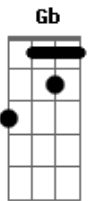

Refrão

Refrão 2x

G Gb E
Come on feel the noise
G Gb E
Girls rock your boys
A G D
We'll get wild,wild,wild
A G D
Wild,wild,willlddd

versos

G B E
So you think i got a funny face,im got no worres
A G D
And i don't no why
A G D
i don't no why
G B E
So i'm a scruff bag well it's no disgrace,im in not hurry
A G D
And i don't no why
A G D
I don't no why
E D

Anymore Oow no

Refrão 2x

COME ON!!!!!!

Ponte

G Gb E

Solo

| PM--- | PM--- | PM----- |

legenda b=bend
r=release bend
h=hammer
p=pull off
PM=Palm mutting

Refrão

2 vezes so a bateria e vezes na terceira entra guitarra

Acordes

© ukulele-chords.com

© ukulele-chords.com

© ukulele-chords.com

© ukulele-chords.com

© ukulele-chords.com