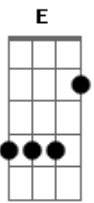

Quiet Riot - Come On Feel The Noise

Tom: **D**
Intro: bateria e cantor

Come on feel the noise
Girls rock your boys
We'll get wild,wild,wild slide abafado E|2/15/5
Wild,wild,willlddd

Versos

G **B** **E**
So you think i got an evil mind,I'll tell you honey
A G D A G D
And a don't no why i don't no why
G B E
So you think my singing's out of time,it makes me money
A G D A G D E
I don't no why i don't no why
D
Oow no

Refrão

Refrão 2x

G Gb E
Come on feel the noise
G Gb E
Girls rock your boys
A G D
We'll get wild,wild,wild
A G D
Wild,wild,willlddd

versos

G B E
So you think i got a funny face,im got no worres
A G D
And i don't no why
A G D
i don't no why
G B E
So i'm a scruff bag well it's no disgrace,im in not hurry
A G D
And i don't no why
A G D
I don't no why
E D

Anymore Oow no

Refrão 2x

COME ON!!!!!!

Ponte

G Gb E

Solo

| PM--- | PM--- | PM----- |

legenda b=bend
r=release bend
h=hammer
p=pull off
PM=Palm mutting

Refrão

2 vezes so a bateria e vezes na terceira entra guitarra

Acordes

© ukulele-chords.com

© ukulele-chords.com

© ukulele-chords.com

© ukulele-chords.com

© ukulele-chords.com