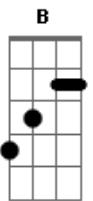

Refrão

Refrão 2x

G Gb E
Come on feel the noise
G Gb E
Girls rock your boys
A G D
We'll get wild,wild,wild
A G D
Wild,wild,willlddd

versos

G B E
So you think i got a funny face,im got no worres
A G D
And i don't no why
A G D
i don't no why
G B E
So i'm a scruff bag well it's no disgrace,im in not hurry
A G D
And i don't no why
A G D
I don't no why
E D

Anymore Oow no

Refrão 2x

COME ON!!!!!!

Ponte

G Gb E

Solo

| PM--- | PM--- | PM----- |

legenda b=bend
r=release bend
h=hammer
p=pull off
PM=Palm mutting

Refrão

2 vezes so a bateria e vezes na terceira entra guitarra

Acordes

© ukulele-chords.com

© ukulele-chords.com

© ukulele-chords.com

© ukulele-chords.com

© ukulele-chords.com