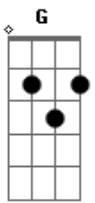

Quiet Riot - Come On Feel The Noise

Tom: **D**
Intro: bateria e cantor

Come on feel the noise
Girls rock your boys
We'll get wild,wild,wild slide abafado E|2/15/5
Wild,wild,willlddd

Versos

G **B** **E**
So you think i got an evil mind,I'll tell you honey
A G D A G D
And a don't no why i don't no why
G B E
So you think my singing's out of time,it makes me money
A G D A G D E
I don't no why i don't no why
D
Oow no

Refrão

Refrão 2x

G Gb E
Come on feel the noise
G Gb E
Girls rock your boys
A G D
We'll get wild,wild,wild
A G D
Wild,wild,willlddd

versos

G B E
So you think i got a funny face,im got no worres
A G D
And i don't no why
A G D
i don't no why
G B E
So i'm a scruff bag well it's no disgrace,im in not hurry
A G D
And i don't no why
A G D
I don't no why
E D

Anymore Oow no

Refrão 2x

COME ON!!!!!!

Ponte

G Gb E

Solo

| PM--- | PM--- | PM----- |

legenda b=bend
r=release bend
h=hammer
p=pull off
PM=Palm mutting

Refrão

2 vezes so a bateria e vezes na terceira entra guitarra

Acordes

© ukulele-chords.com

© ukulele-chords.com

© ukulele-chords.com

© ukulele-chords.com

© ukulele-chords.com