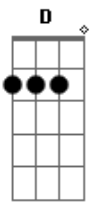

Quiet Riot - Come On Feel The Noise

Tom: **D**
Intro: bateria e cantor

Come on feel the noise
Girls rock your boys
We'll get wild,wild,wild slide abafado E|2/15/5
Wild,wild,willlddd

Versos

G **B** **E**
So you think i got an evil mind,I'll tell you honey
A G D A G D
And a don't no why i don't no why
G B E
So you think my singing's out of time,it makes me money
A G D A G D E
I don't no why i don't no why
D
Oow no

Refrão

Refrão 2x

G Gb E
Come on feel the noise
G Gb E
Girls rock your boys
A G D
We'll get wild,wild,wild
A G D
Wild,wild,willlddd

versos

G B E
So you think i got a funny face,im got no worres
A G D
And i don't no why
A G D
i don't no why
G B E
So i'm a scruff bag well it's no disgrace,im in not hurry
A G D
And i don't no why
A G D
I don't no why
E D

Anymore Oow no

Refrão 2x

COME ON!!!!!!

Ponte

G Gb E

Solo

| PM--- | PM--- | PM----- |

legenda b=bend
r=release bend
h=hammer
p=pull off
PM=Palm mutting

Versos

G B E
So you think we are the lazy type,you show know better
A G D
And i don't know why solo ein escala de **D**
A G D
i don't know why
And you say and got a dirty mind,i'm a means go metter
And i don't know why
i don't know i
anymore oow no

Refrão

2 vezes so a bateria e vezes na terceira entra guitarra

Acordes

© ukulele-chords.com