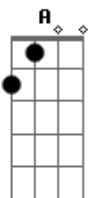

# Quiet Riot - Bang Your Head

Tom: **G**

(intro)

(Acordes)

**A B C B** 2x