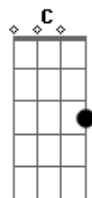

# Quiet Riot - Bang Your Head

Tom: **G**

(intro)

(Acordes)

**A B C B** 2x

## Acordes

© ukulele-chords.com

© ukulele-chords.com

© ukulele-chords.com

© ukulele-chords.com

(Pré refrão)

Palm Mute

**A B C B** 1x e repete sem o Palm Mute