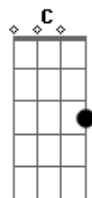

© ukulele-chords.com

(Pré refrão)

Palm Mute

A B C B 1x e repete sem o Palm Mute

(Refrão)

Repete a intro no refrão ...