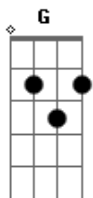

Quiet Riot - Bang Your Head

Tom: **G**

(intro)

(Acordes)

A B C B 2x

Acordes

© ukulele-chords.com

© ukulele-chords.com