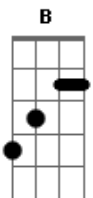

Quiet Riot - Bang Your Head

Tom: **G**

(intro)

(Acordes)

A B C B 2x

Acordes

© ukulele-chords.com

© ukulele-chords.com