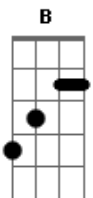

# Quiet Riot - Bang Your Head

Tom: **G**

(intro)

(Acordes)

**A B C B** 2x