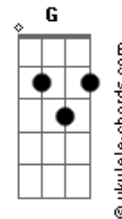

Quem Somos - I Have To Go

tom:
C
Intro: F Fm Cadd9 Em
F Fm Am Em
F Fm

[Primeira Parte]

Cadd9
I know, you can't leave me, but
Em
I hope, our love sings
F Fm
In the dark night, the sound of our light
Cadd9
I want stay here with you, but
Em F
I can't protect you, i don't
Fm
Know how i'll do, but i'll try remember you
Am Em
I feel my head crazy, and feel
F
My heart hazy, i'm feel
Fm
Disapper, i lost to the fear
Am
I hope you can be brave
Em
Stronger than me, baby... i'm
F Fm
Fall under the spell, i'm losing myself

[Pré-Refrão]

Am C Em F
So!
Am C Em G
I have to go!

[Refrão]

F G
Understand? The distance
Am Cadd9
Won't make me say goodbye
F G
You are, confused, but
Ab Am
Everything will be fine
F G
I dont wanna hurt you, so i
C Em Am G F
Can't stay here cause i'll
Fm
Become a monster

[Segunda Parte]

Acordes

Cadd9
I'm sorry for making you see
Em
Me, losing my sanity, I
F
Promise that wasn't me, it
Fm
Was the magic

Cadd9
I can't hide, is progressive, im
Em
Sorry you're so naive
F
You are so talent, it's my little
Fm
Darling