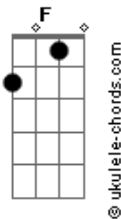

Quem Somos - I Have To Go

tom:
C
Intro: F Fm Cadd9 Em
F Fm Am Em
F Fm

[Primeira Parte]

Cadd9
I know, you can't leave me, but
Em
I hope, our love sings
F Fm
In the dark night, the sound of our light
Cadd9
I want stay here with you, but
Em F
I can't protect you, i don't
Fm
Know how i'll do, but i'll try remember you
Am Em
I feel my head crazy, and feel
F
My heart hazy, i'm feel
Fm
Disapper, i lost to the fear
Am
I hope you can be brave
Em
Stronger than me, baby... i'm
F Fm
Fall under the spell, i'm losing myself

[Pré-Refrão]

Am C Em F
So!
Am C Em G
I have to go!

[Refrão]

F G
Understand? The distance
Am Cadd9
Won't make me say goodbye
F G
You are, confused, but
Ab Am
Everything will be fine
F G
I dont wanna hurt you, so i
C Em Am G F
Can't stay here cause i'll
Fm
Become a monster

[Segunda Parte]

Acordes

Cadd9
I'm sorry for making you see
Em
Me, losing my sanity, I
F
Promise that wasn't me, it
Fm
Was the magic

Cadd9
I can't hide, is progressive, im
Em
Sorry you're so naive
F
You are so talent, it's my little
Fm
Darling