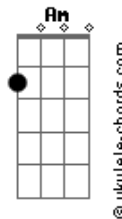

[Pré-Refrão]

Am C Em F
So!
Am C Em G
I have to go!

[Refrão]

F G
Understand? The distance
Am Cadd9
Won't make me say goodbye
F G
You are, confused, but
Ab Am
Everything will be fine
F G
I dont wanna hurt you, so i
C Em Am G F
Can't stay here cause i'll
Fm
Become a monster

[Segunda Parte]

Acordes

Cadd9
I'm sorry for making you see
Em
Me, losing my sanity, I
F
Promise that wasn't me, it
Fm
Was the magic

Cadd9
I can't hide, is progressive, im
Em
Sorry you're so naive
F
You are so talent, it's my little
Fm
Darling