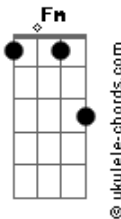

Quem Somos - I Have To Go

tom:
C
Intro: F Fm Cadd9 Em
F Fm Am Em
F Fm

[Primeira Parte]

Cadd9
I know, you can't leave me, but
Em
I hope, our love sings
F Fm
In the dark night, the sound of our light
Cadd9
I want stay here with you, but
Em F
I can't protect you, i don't
Fm
Know how i'll do, but i'll try remember you
Am Em
I feel my head crazy, and feel
F
My heart hazy, i'm feel
Fm
Disapper, i lost to the fear
Am
I hope you can be brave
Em
Stronger than me, baby... i'm
F Fm
Fall under the spell, i'm losing myself

[Pré-Refrão]

Am C Em F
So!
Am C Em G
I have to go!

[Refrão]

F G
Understand? The distance
Am Cadd9
Won't make me say goodbye
F G
You are, confused, but
Ab Am
Everything will be fine
F G
I dont wanna hurt you, so i
C Em Am G F
Can't stay here cause i'll
Fm
Become a monster

[Segunda Parte]

Acordes

Cadd9
I'm sorry for making you see
Em
Me, losing my sanity, I
F
Promise that wasn't me, it
Fm
Was the magic

Cadd9
I can't hide, is progressive, im
Em
Sorry you're so naive
F
You are so talent, it's my little
Fm
Darling

Am Em
Don't think about it, i'm not
F
Pure, don't be impulsive, i
Fm
Have no cure

Am
Everthing is so strange, but
Em F
Now theres not change, so
Fm Fm Ab Ab
Just run, just run

[Pré-Refrão]

Am C Em F
So!
Am C Em G
You got to go!

[Refrão]

F G
Understand? The Distance
Am C
Won't make me say goodbye
F G
You are confused, but
Ab Am
Everything will be fine
F G
I dont wanna hurt you, so i
C Em Am
Can't stay here

G F Fm Cadd9 Em
Cause i'll, become a monster
F Fm Am E7
Cause i'll, become a monster
F Fm Cadd9
Cause I'll, become a monster