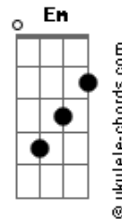

Quem Somos - I Have To Go

tom:
C
Intro: F Fm Cadd9 Em
F Fm Am Em
F Fm

[Primeira Parte]

Cadd9
I know, you can't leave me, but
Em
I hope, our love sings
F Fm
In the dark night, the sound of our light
Cadd9
I want stay here with you, but
Em F
I can't protect you, i don't
Fm
Know how i'll do, but i'll try remember you
Am Em
I feel my head crazy, and feel
F
My heart hazy, i'm feel
Fm
Disapper, i lost to the fear
Am
I hope you can be brave
Em
Stronger than me, baby... i'm
F Fm
Fall under the spell, i'm losing myself

[Pré-Refrão]

Am C Em F
So!
Am C Em G
I have to go!

[Refrão]

F G
Understand? The distance
Am Cadd9
Won't make me say goodbye
F G
You are, confused, but
Ab Am
Everything will be fine
F G
I dont wanna hurt you, so i
C Em Am G F
Can't stay here cause i'll
Fm
Become a monster

[Segunda Parte]

Acordes

Cadd9
I'm sorry for making you see
Em
Me, losing my sanity, I
F
Promise that wasn't me, it
Fm
Was the magic

Cadd9
I can't hide, is progressive, im
Em
Sorry you're so naive
F
You are so talent, it's my little
Fm
Darling

Am Em
Don't think about it, i'm not
F
Pure, don't be impulsive, i
Fm
Have no cure

Am
Everthing is so strange, but
Em F
Now theres not change, so
Fm Fm Ab Ab
Just run, just run

[Pré-Refrão]

Am C Em F
So!
Am C Em G
You got to go!

[Refrão]

F G
Understand? The Distance
Am C
Won't make me say goodbye
F G
You are confused, but
Ab Am
Everything will be fine
F G
I dont wanna hurt you, so i
C Em Am
Can't stay here

G F Fm Cadd9 Em
Cause i'll, become a monster
F Fm Am E7
Cause i'll, become a monster
F Fm Cadd9
Cause I'll, become a monster