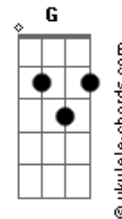

Quem Somos - I Have To Go

tom:
C
Intro: F Fm Cadd9 Em
F Fm Am Em
F Fm

[Primeira Parte]

Cadd9
I know, you can't leave me, but
Em
I hope, our love sings
F Fm
In the dark night, the sound of our light
Cadd9
I want stay here with you, but
Em F
I can't protect you, i don't
Fm
Know how i'll do, but i'll try remember you
Am Em
I feel my head crazy, and feel
F
My heart hazy, i'm feel
Fm
Disapper, i lost to the fear
Am
I hope you can be brave
Em
Stronger than me, baby... i'm
F Fm
Fall under the spell, i'm losing myself

[Pré-Refrão]

Am C Em F
So!
Am C Em G
I have to go!

[Refrão]

F G
Understand? The distance
Am Cadd9
Won't make me say goodbye
F G
You are, confused, but
Ab Am
Everything will be fine
F G
I dont wanna hurt you, so i
C Em Am G F
Can't stay here cause i'll
Fm
Become a monster

[Segunda Parte]

Acordes

Cadd9
I'm sorry for making you see
Em
Me, losing my sanity, I
F
Promise that wasn't me, it
Fm
Was the magic

Cadd9
I can't hide, is progressive, im
Em
Sorry you're so naive
F
You are so talent, it's my little
Fm
Darling

Am Em
Don't think about it, i'm not
F
Pure, don't be impulsive, i
Fm
Have no cure

Am
Everthing is so strange, but
Em F
Now theres not change, so
Fm Fm Ab Ab
Just run, just run

[Pré-Refrão]

Am C Em F
So!
Am C Em G
You got to go!

[Refrão]

F G
Understand? The Distance
Am C
Won't make me say goodbye
F G
You are confused, but
Ab Am
Everything will be fine
F G
I dont wanna hurt you, so i
C Em Am
Can't stay here

G F Fm Cadd9 Em
Cause i'll, become a monster
F Fm Am E7
Cause i'll, become a monster
F Fm Cadd9
Cause I'll, become a monster