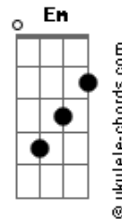

Quem Somos - I Have To Go

tom:
C
Intro: F Fm Cadd9 Em
F Fm Am Em
F Fm

[Primeira Parte]

Cadd9
I know, you can't leave me, but
Em
I hope, our love sings
F Fm
In the dark night, the sound of our light
Cadd9
I want stay here with you, but
Em F
I can't protect you, i don't
Fm
Know how i'll do, but i'll try remember you
Am Em
I feel my head crazy, and feel
F
My heart hazy, i'm feel
Fm
Disapper, i lost to the fear
Am
I hope you can be brave
Em
Stronger than me, baby... i'm
F Fm
Fall under the spell, i'm losing myself

[Pré-Refrão]

Am C Em F
So!
Am C Em G
I have to go!

[Refrão]

F G
Understand? The distance
Am Cadd9
Won't make me say goodbye
F G
You are, confused, but
Ab Am
Everything will be fine
F G
I dont wanna hurt you, so i
C Em Am G F
Can't stay here cause i'll
Fm
Become a monster

[Segunda Parte]

Acordes

Cadd9
I'm sorry for making you see
Em
Me, losing my sanity, I
F
Promise that wasn't me, it
Fm
Was the magic

Cadd9
I can't hide, is progressive, im
Em
Sorry you're so naive
F
You are so talent, it's my little
Fm
Darling