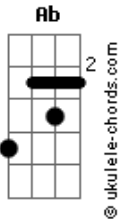

Quem Somos - I Have To Go

tom:
C
Intro: F Fm Cadd9 Em
F Fm Am Em
F Fm

[Primeira Parte]

Cadd9
I know, you can't leave me, but
Em
I hope, our love sings
F Fm
In the dark night, the sound of our light
Cadd9
I want stay here with you, but
Em F
I can't protect you, i don't
Fm
Know how i'll do, but i'll try remember you
Am Em
I feel my head crazy, and feel
F
My heart hazy, i'm feel
Fm
Disapper, i lost to the fear
Am
I hope you can be brave
Em
Stronger than me, baby... i'm
F Fm
Fall under the spell, i'm losing myself

[Pré-Refrão]

Am C Em F
So!
Am C Em G
I have to go!

[Refrão]

F G
Understand? The distance
Am Cadd9
Won't make me say goodbye
F G
You are, confused, but
Ab Am
Everything will be fine
F G
I dont wanna hurt you, so i
C Em Am G F
Can't stay here cause i'll
Fm
Become a monster

[Segunda Parte]

Acordes

Cadd9
I'm sorry for making you see
Em
Me, losing my sanity, I
F
Promise that wasn't me, it
Fm
Was the magic

Cadd9
I can't hide, is progressive, im
Em
Sorry you're so naive
F
You are so talent, it's my little
Fm
Darling

Am Em
Don't think about it, i'm not
F
Pure, don't be impulsive, i
Fm
Have no cure

Am
Everthing is so strange, but
Em F
Now theres not change, so
Fm Fm Ab Ab
Just run, just run

[Pré-Refrão]

Am C Em F
So!
Am C Em G
You got to go!

[Refrão]

F G
Understand? The Distance
Am C
Won't make me say goodbye
F G
You are confused, but
Ab Am
Everything will be fine
F G
I dont wanna hurt you, so i
C Em Am
Can't stay here
G F Fm Cadd9 Em
Cause i'll, become a monster
F Fm Am E7
Cause i'll, become a monster
F Fm Cadd9
Cause I'll, become a monster