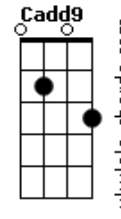

Quem Somos - I Have To Go

tom:
C
Intro: F Fm Cadd9 Em
F Fm Am Em
F Fm

[Primeira Parte]

Cadd9
I know, you can't leave me, but
Em
I hope, our love sings
F Fm
In the dark night, the sound of our light
Cadd9
I want stay here with you, but
Em F
I can't protect you, i don't
Fm
Know how i'll do, but i'll try remember you
Am Em
I feel my head crazy, and feel
F
My heart hazy, i'm feel
Fm
Disapper, i lost to the fear
Am
I hope you can be brave
Em
Stronger than me, baby... i'm
F Fm
Fall under the spell, i'm losing myself

[Pré-Refrão]

Am C Em F
So!
Am C Em G
I have to go!

[Refrão]

F G
Understand? The distance
Am Cadd9
Won't make me say goodbye
F G
You are, confused, but
Ab Am
Everything will be fine
F G
I dont wanna hurt you, so i
C Em Am G F
Can't stay here cause i'll
Fm
Become a monster

[Segunda Parte]

Acordes

Cadd9
I'm sorry for making you see
Em
Me, losing my sanity, I
F
Promise that wasn't me, it
Fm
Was the magic

Cadd9
I can't hide, is progressive, im
Em
Sorry you're so naive
F
You are so talent, it's my little
Fm
Darling

Am Em
Don't think about it, i'm not
F
Pure, don't be impulsive, i
Fm
Have no cure

Am
Everthing is so strange, but
Em F
Now theres not change, so
Fm Fm Ab Ab
Just run, just run

[Pré-Refrão]

Am C Em F
So!
Am C Em G
You got to go!

[Refrão]

F G
Understand? The Distance
Am C
Won't make me say goodbye
F G
You are confused, but
Ab Am
Everything will be fine
F G
I dont wanna hurt you, so i
C Em Am
Can't stay here

G F Fm Cadd9 Em
Cause i'll, become a monster
F Fm Am E7
Cause i'll, become a monster
F Fm Cadd9
Cause I'll, become a monster