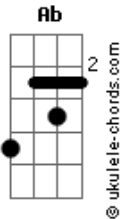

Quem Somos - I Have To Go

tom:
C
Intro: F Fm Cadd9 Em
F Fm Am Em
F Fm

[Primeira Parte]

Cadd9
I know, you can't leave me, but
Em
I hope, our love sings
F Fm
In the dark night, the sound of our light
Cadd9
I want stay here with you, but
Em F
I can't protect you, i don't
Fm
Know how i'll do, but i'll try remember you
Am Em
I feel my head crazy, and feel
F
My heart hazy, i'm feel
Fm
Disapper, i lost to the fear
Am
I hope you can be brave
Em
Stronger than me, baby... i'm
F Fm
Fall under the spell, i'm losing myself

[Pré-Refrão]

Am C Em F
So!
Am C Em G
I have to go!

[Refrão]

F G
Understand? The distance
Am Cadd9
Won't make me say goodbye
F G
You are, confused, but
Ab Am
Everything will be fine
F G
I dont wanna hurt you, so i
C Em Am G F
Can't stay here cause i'll
Fm
Become a monster

[Segunda Parte]

Acordes

Cadd9
I'm sorry for making you see
Em
Me, losing my sanity, I
F
Promise that wasn't me, it
Fm
Was the magic

Cadd9
I can't hide, is progressive, im
Em
Sorry you're so naive
F
You are so talent, it's my little
Fm
Darling