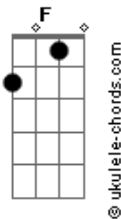

Quem Somos - I Have To Go

tom:
C
Intro: F Fm Cadd9 Em
F Fm Am Em
F Fm

[Primeira Parte]

Cadd9
I know, you can't leave me, but
Em
I hope, our love sings
F Fm
In the dark night, the sound of our light
Cadd9
I want stay here with you, but
Em F
I can't protect you, i don't
Fm
Know how i'll do, but i'll try remember you
Am Em
I feel my head crazy, and feel
F
My heart hazy, i'm feel
Fm
Disapper, i lost to the fear
Am
I hope you can be brave
Em
Stronger than me, baby... i'm
F Fm
Fall under the spell, i'm losing myself

[Pré-Refrão]

Am C Em F
So!
Am C Em G
I have to go!

[Refrão]

F G
Understand? The distance
Am Cadd9
Won't make me say goodbye
F G
You are, confused, but
Ab Am
Everything will be fine
F G
I dont wanna hurt you, so i
C Em Am G F
Can't stay here cause i'll
Fm
Become a monster

[Segunda Parte]

Acordes

Cadd9
I'm sorry for making you see
Em
Me, losing my sanity, I
F
Promise that wasn't me, it
Fm
Was the magic

Cadd9
I can't hide, is progressive, im
Em
Sorry you're so naive
F
You are so talent, it's my little
Fm
Darling

Am Em
Don't think about it, i'm not
F
Pure, don't be impulsive, i
Fm
Have no cure

Am
Everthing is so strange, but
Em F
Now theres not change, so
Fm Fm Ab Ab
Just run, just run

[Pré-Refrão]

Am C Em F
So!
Am C Em G
You got to go!

[Refrão]

F G
Understand? The Distance
Am C
Won't make me say goodbye
F G
You are confused, but
Ab Am
Everything will be fine
F G
I dont wanna hurt you, so i
C Em Am
Can't stay here

G F Fm Cadd9 Em
Cause i'll, become a monster
F Fm Am E7
Cause i'll, become a monster
F Fm Cadd9
Cause I'll, become a monster