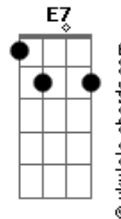

[Pré-Refrão]

Am C Em F
So!
Am C Em G
I have to go!

[Refrão]

F G
Understand? The distance
Am Cadd9
Won't make me say goodbye
F G
You are, confused, but
Ab Am
Everything will be fine
F G
I dont wanna hurt you, so i
C Em Am G F
Can't stay here cause i'll
Fm
Become a monster

[Segunda Parte]

Acordes

Cadd9
I'm sorry for making you see
Em
Me, losing my sanity, I
F
Promise that wasn't me, it
Fm
Was the magic

Cadd9
I can't hide, is progressive, im
Em
Sorry you're so naive
F
You are so talent, it's my little
Fm
Darling