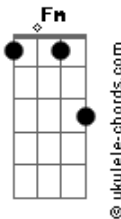

Quem Somos - I Have To Go

tom:
C
Intro: F Fm Cadd9 Em
F Fm Am Em
F Fm

[Primeira Parte]

Cadd9
I know, you can't leave me, but
Em
I hope, our love sings
F Fm
In the dark night, the sound of our light
Cadd9
I want stay here with you, but
Em F
I can't protect you, i don't
Fm
Know how i'll do, but i'll try remember you
Am Em
I feel my head crazy, and feel
F
My heart hazy, i'm feel
Fm
Disapper, i lost to the fear
Am
I hope you can be brave
Em
Stronger than me, baby... i'm
F Fm
Fall under the spell, i'm losing myself

[Pré-Refrão]

Am C Em F
So!
Am C Em G
I have to go!

[Refrão]

F G
Understand? The distance
Am Cadd9
Won't make me say goodbye
F G
You are, confused, but
Ab Am
Everything will be fine
F G
I dont wanna hurt you, so i
C Em Am G F
Can't stay here cause i'll
Fm
Become a monster

[Segunda Parte]

Acordes

Cadd9
I'm sorry for making you see
Em
Me, losing my sanity, I
F
Promise that wasn't me, it
Fm
Was the magic

Cadd9
I can't hide, is progressive, im
Em
Sorry you're so naive
F
You are so talent, it's my little
Fm
Darling