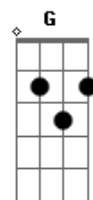

G A D G
Close your eyes and dream me home
G A D G
Forever mine, I'll be forever yours
D G
I'll be forever yours
D G
I'll be forever yours

A Bbm Bm B2 D A
Always, evermore and on and on
A Bbm Bm B2 D A
Always, evermore and on and on
A Bbm Bm B2 D A
Always, evermore and on and on
A Bbm G
Always, evermore

Gbm G
Ahh ahh-ahh
A Bbm
Ahh ah-ahh
Bm A
Ahh ah-ah-ah
D Em
Ahh ah-ah-ah
Gbm G
Ahh ooh-ooh-ooh-ooh

Bm

Acordes

© ukulele-chords.com

© ukulele-chords.com

© ukulele-chords.com

© ukulele-chords.com

© ukulele-chords.com