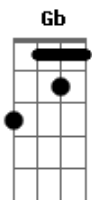

G A D G
Close your eyes and dream me home
G A D G
Forever mine, I'll be forever yours
D G
I'll be forever yours
D G
I'll be forever yours

A Bbm Bm B2 D A
Always, evermore and on and on
A Bbm Bm B2 D A
Always, evermore and on and on
A Bbm Bm B2 D A
Always, evermore and on and on
A Bbm G
Always, evermore

Gbm G
Ahh ahh-ahh
A Bbm
Ahh ah-ahh
Bm A
Ahh ah-ah-ah
D Em
Ahh ah-ah-ah
Gbm G
Ahh ooh-ooh-ooh-ooh

Bm

Acordes

© ukulele-chords.com

© ukulele-chords.com

© ukulele-chords.com

© ukulele-chords.com

© ukulele-chords.com