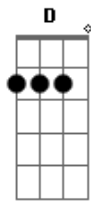

© ukulele-chords.com