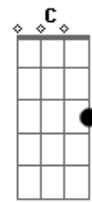

© ukulele-chords.com