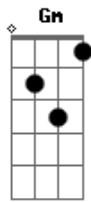

© ukulele-chords.com