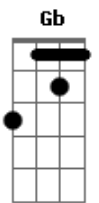

© ukulele-chords.com