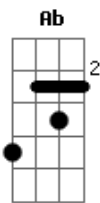

© ukulele-chords.com