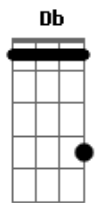

© ukulele-chords.com