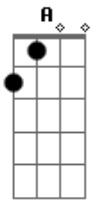

Queens Of The Stone Age - Like Clockwork

Tom: A

Afinação: Eb Ab Db Gb Bb

Eb Intro: Gbm A E Dbm

Verse 1:

Gbm A
Everyone it seems,
E Dbm
has somewhere to go.

Gbm A
And the faster the world spins,
E Dbm
the shorter the lights will glow.

Gbm A
And I'm swimming in the night.
E Dbm
chasing down the moon.

Gbm A
The deeper in the water
E Dbm
the more I long for you

Chorus 1:

B Abm
And most of what you see my dear is purely for show
Gbm D Dbm
because not everything that goes around comes back around you know

B Abm
Holding on too long is just a fear of letting go,
Gbm D Dbm

because not everything that goes around comes back around you know

B
One thing that is clear, it's all downhill from here.

(parte instrumental)

Verse 2:

Gbm A
The love light in your hand,
E Dbm
cleverly disguised.

Gbm A
All the promises of stone,
E Dbm
crumble in the night.

Chorus 2:

B Abm
Most of what you see my dear is worth letting go
Gbm D Dbm
because not everything that goes around comes back around you know

B Abm
Holding on too long is just fear of what to show
Gbm D Dbm
because not everything that goes around comes back around you know

Gbm D Dbm
not everything that goes around comes back around you know

B Dbm
One thing that is clear, it's all downhill from here

Acaba com: C#m

Acordes

© ukulele-chords.com