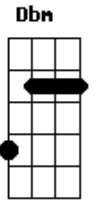

© ukulele-chords.com