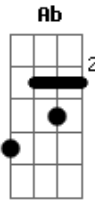

© ukulele-chords.com