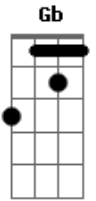

© ukulele-chords.com