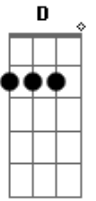

© ukulele-chords.com