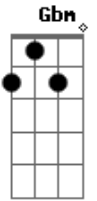

© ukulele-chords.com