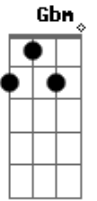

© ukulele-chords.com