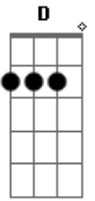

© ukulele-chords.com