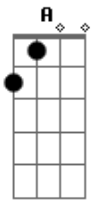

Queens Of The Stone Age - Like Clockwork

Tom: A

Afinação: Eb Ab Db Gb Bb

Eb Intro: Gbm A E Dbm

Verse 1:

Gbm A
Everyone it seems,
E Dbm
has somewhere to go.

Gbm A
And the faster the world spins,
E Dbm
the shorter the lights will glow.

Gbm A
And I'm swimming in the night.
E Dbm
chasing down the moon.

Gbm A
The deeper in the water
E Dbm
the more I long for you

Chorus 1:

B Abm
And most of what you see my dear is purely for show
Gbm D Dbm
because not everything that goes around comes back around you
know

B Abm
Holding on too long is just a fear of letting go,
Gbm D Dbm

because not everything that goes around comes back around you
know

B
One thing that is clear, it's all downhill from here.

(parte instrumental)

Verse 2:

Gbm A
The love light in your hand,
E Dbm
cleverly disguised.

Gbm A
All the promises of stone,
E Dbm
crumble in the night.

Chorus 2:

B Abm
Most of what you see my dear is worth letting go
Gbm D Dbm
because not everything that goes around comes back around you
know

B Abm
Holding on too long is just fear of what to show
Gbm D Dbm
because not everything that goes around comes back around you
know

Gbm D Dbm
not everything that goes around comes back around you
know

B Dbm
One thing that is clear, it's all downhill from here

Acaba com: C#m

Acordes

© ukulele-chords.com