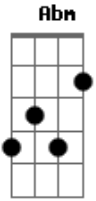

© ukulele-chords.com