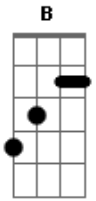

© ukulele-chords.com