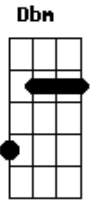

© ukulele-chords.com