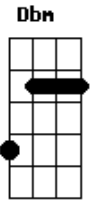

ukulele-chords.com