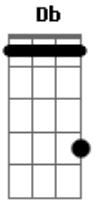

© ukulele-chords.com