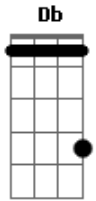

© ukulele-chords.com