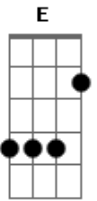

© ukulele-chords.com