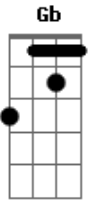

© ukulele-chords.com