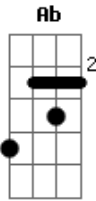

© ukulele-chords.com

© ukulele-chords.com