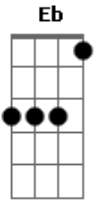

© ukulele-chords.com