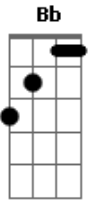

© ukulele-chords.com