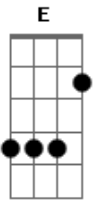

© ukulele-chords.com