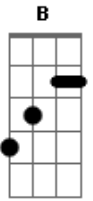

© ukulele-chords.com