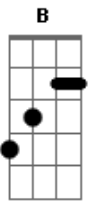

© ukulele-chords.com