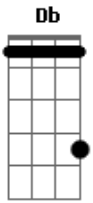

© ukulele-chords.com