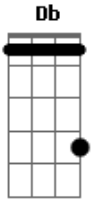

© ukulele-chords.com