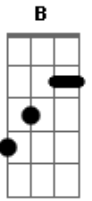

© ukulele-chords.com