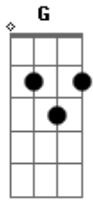

Queens Of The Stone Age - Hanging Tree

Tom: **G**

Intro: riff:

Intro: Lead:

Verse:

Verse Lead:

Chorus: (all chords are powerchords)

C,B,D,**Db** -repeat
C,**B**

Chorus Lead:
Follow the root of the chords an octave above.

Solo "rythm": -this is truly wacked and most likely 30% correct.

Play a couple of **Am7** at the end of the solo. (x,0,10,12,x,x)

Solo: (Improvise from this)

Acordes

© ukulele-chords.com