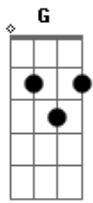

Queens Of The Stone Age - Hanging Tree

Tom: **G**

Intro: riff:

Intro: Lead:

Verse:

Verse Lead:

Chorus: (all chords are powerchords)

C,B,D,**Db** -repeat

C,**B**

Chorus Lead:

Follow the root of the chords an octave above.

Solo "rythm": -this is truly wacked and most likely 30% correct.

Play a couple of **Am7** at the end of the solo. (x,0,10,12,x,x)

Solo: (Improvise from this)

Acordes

© ukulele-chords.com