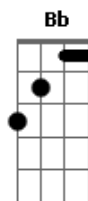

© ukulele-chords.com