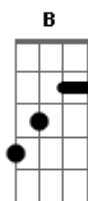

© ukulele-chords.com