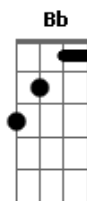

© ukulele-chords.com