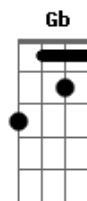

# Queens Of The Stone Age - Gonna Leave You

Tom: D  
Intro: -  
i think some of the notes are kinda of palm muted.

verse 1-  
(ALL OF THE CHORDS BELOW ARE PLAYED AS POWER CHORDS)

B D B Bb  
Wait by the phone Late alone  
B D B  
He can't help you but I know I could  
G Gb G Gb  
Free is too long You know this is wrong  
G Gb G A  
Everything scars the skin Push it in, break it off

chorus-

B  
Im gonna leave  
D G Gb  
Im gonna leave you  
B  
Im gonna leave  
D G Gb  
Im gonna leave you

verse 2-

B D B Bb  
I gave it starts I stomped on your hearts  
B D B  
This the is the end, no more pictures, we aint friends  
G Gb G Gb  
Its raining in my room Theres blood in my spoon  
G Gb G A  
Youre out of my highchair Im out of your womb

(then there is a solo, which im WAY to lazy to tab, but the chords for the solo are the same as the chorus)

G Gb G Gb  
Free is too long You know this is wrong  
G Gb G A  
Everything scars the skin Push it in, push it in, break it off

B  
Im gonna leave  
D G Gb  
Im gonna leave you  
B  
Im gonna leave  
D G Gb  
Im gonna leave you  
B  
Im gonna leave  
D G Gb  
Im gonna leave you  
B  
Im gonna leave  
D G A ...B (let ring)  
I dont need you