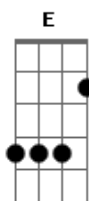

© ukulele-chords.com