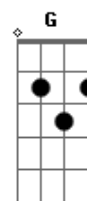

© ukulele-chords.com