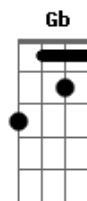

© ukulele-chords.com