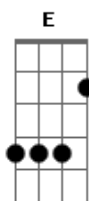

# Queens Of The Stone Age - Gonna Leave You

Tom: D  
Intro: -  
i think some of the notes are kinda of palm muted.

verse 1-  
(ALL OF THE CHORDS BELOW ARE PLAYED AS POWER CHORDS)

B D B Bb  
Wait by the phone Late alone  
B D B  
He can't help you but I know I could  
G Gb G Gb  
Free is too long You know this is wrong  
G Gb G A  
Everything scars the skin Push it in, break it off

chorus-

B  
Im gonna leave  
D G Gb  
Im gonna leave you  
B  
Im gonna leave  
D G Gb  
Im gonna leave you

verse 2-

B D B Bb  
I gave it starts I stomped on your hearts  
B D B  
This the is the end, no more pictures, we aint friends  
G Gb G Gb  
Its raining in my room Theres blood in my spoon  
G Gb G A  
Youre out of my highchair Im out of your womb

(then there is a solo, which im WAY to lazy to tab, but the chords for the solo are the same as the chorus)

G Gb G Gb  
Free is too long You know this is wrong  
G Gb G A  
Everything scars the skin Push it in, push it in, break it off

B  
Im gonna leave  
D G Gb  
Im gonna leave you  
B  
Im gonna leave  
D G Gb  
Im gonna leave you  
B  
Im gonna leave  
D G Gb  
Im gonna leave you  
B  
Im gonna leave  
D G A ...B (let ring)  
I dont need you