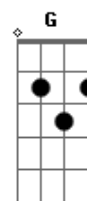

# Queens Of The Stone Age - Gonna Leave You

Tom: D  
Intro: -  
i think some of the notes are kinda of palm muted.

verse 1-  
(ALL OF THE CHORDS BELOW ARE PLAYED AS POWER CHORDS)

B D B Bb  
Wait by the phone Late alone  
B D B  
He can't help you but I know I could  
G Gb G Gb  
Free is too long You know this is wrong  
G Gb G A  
Everything scars the skin Push it in, break it off

chorus-

B  
Im gonna leave  
D G Gb  
Im gonna leave you  
B  
Im gonna leave  
D G Gb  
Im gonna leave you

verse 2-

B D B Bb  
I gave it starts I stomped on your hearts  
B D B  
This the is the end, no more pictures, we aint friends  
G Gb G Gb  
Its raining in my room Theres blood in my spoon  
G Gb G A  
Youre out of my highchair Im out of your womb

(then there is a solo, which im WAY to lazy to tab, but the chords for the solo are the same as the chorus)

G Gb G Gb  
Free is too long You know this is wrong  
G Gb G A  
Everything scars the skin Push it in, push it in, break it off

B  
Im gonna leave  
D G Gb  
Im gonna leave you  
B  
Im gonna leave  
D G Gb  
Im gonna leave you  
B  
Im gonna leave  
D G Gb  
Im gonna leave you  
B  
Im gonna leave  
D G A ...B (let ring)  
I dont need you