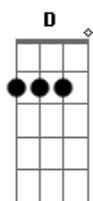

Queens Of The Stone Age - Gonna Leave You

Tom: D
Intro: -
i think some of the notes are kinda of palm muted.

verse 1-
(ALL OF THE CHORDS BELOW ARE PLAYED AS POWER CHORDS)

B D B Bb
Wait by the phone Late alone
B D B
He can't help you but I know I could
G Gb G Gb
Free is too long You know this is wrong
G Gb G A
Everything scars the skin Push it in, break it off

chorus-

B
Im gonna leave
D G Gb
Im gonna leave you
B
Im gonna leave
D G Gb
Im gonna leave you

verse 2-

B D B Bb
I gave it starts I stomped on your hearts
B D B
This the is the end, no more pictures, we aint friends
G Gb G Gb
Its raining in my room Theres blood in my spoon
G Gb G A
Youre out of my highchair Im out of your womb

chorus-

B
Im gonna leave

D G Gb
Im gonna leave you
B
Im gonna leave
D G Gb
Im gonna leave you
B
Im gonna leave
D G Gb
Im gonna leave you
B
Im gonna leave
D G Gb
Im gonna leave you

(then there is a solo, which im WAY to lazy to tab, but the chords for the solo are the same as the chorus)

G Gb G Gb
Free is too long You know this is wrong
G Gb G A
Everything scars the skin Push it in, push it in, break it off

B
Im gonna leave
D G Gb
Im gonna leave you
B
Im gonna leave
D G Gb
Im gonna leave you
B
Im gonna leave
D G Gb
Im gonna leave you
B
Im gonna leave
D G A ...B (let ring)
I dont need you

Acordes