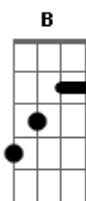

© ukulele-chords.com