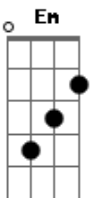

Bm
Of wilderness behind your eyes

G
I know you're afraid

Em Bm
But you gotta move on

G Em
Every fortress falls

Bm A
It is not the end

G Em
It ain't if you fall

Bm A G Em
But how you rise that says who you really are

Gbm G D
If ever your fortress caves

Em Bm
You're always safe in mine

Gbm G D
If ever your fortress caves

Em Bm
You're always safe in mine

Acordes

© ukulele-chords.com

© ukulele-chords.com

© ukulele-chords.com