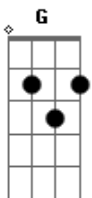

Bm
Of wilderness behind your eyes

G
I know you're afraid

Em Bm
But you gotta move on

G Em
Every fortress falls

Bm A
It is not the end

G Em
It ain't if you fall

Bm A G Em
But how you rise that says who you really are

Gbm G D
If ever your fortress caves

Em Bm
You're always safe in mine

Gbm G D
If ever your fortress caves

Em Bm
You're always safe in mine

Acordes

© ukulele-chords.com

© ukulele-chords.com

© ukulele-chords.com