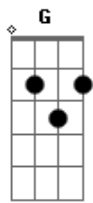

© ukulele-chords.com