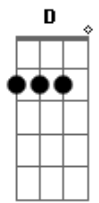

Acordes

© ukulele-chords.com