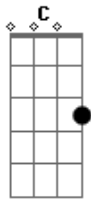

Queen - You're My Best Friend

Tom: G

F C F C
Ooo, you make me live. Whatever this world can give to me
F C F C
It's you, you're all I see. Ooo, you make me live now honey
F C G Am
Ooo, you make me live
D F G
You're the best friend that I ever had
C G Am
I've been with you such a long time

D F G
You're my sunshine and I want you to know
E Am D F Fm7
That my feelings are true. I really love you
C
You're my best friend
F C G
Ooo, you make me live
Am C F Fm7
I've been wandering round but I still come back to you
G E Am D
In rain or shine you've stood by me girl
C G C
I'm happy, happy at home. You're my best friend

Acordes

© ukulele-chords.com

© ukulele-chords.com

© ukulele-chords.com

© ukulele-chords.com

© ukulele-chords.com

© ukulele-chords.com

© ukulele-chords.com