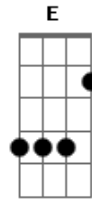

© ukulele-chords.com