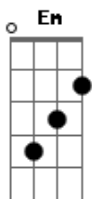

Queen - Who Wants To Live Forever

Tom: G
Intro: Em

There's no ^{Am} time for us
^D There's no ^{Em} place for us
^{Em} What is this thing that fills our dreams
^D Yet slips away from us?

Who wants to live forever?
^C Who wants to live forever

Who wants to live forever
^G Who wants to live forever
^{Em} Forever... is our today ^{Bb}

^{Em} Who waits forever anyway?

Acordes

© ukulele-chords.com

© ukulele-chords.com

© ukulele-chords.com

© ukulele-chords.com