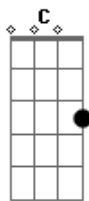

Queen - Under Pressure

Tom: D

Riff 1 - Baixo:

Riff 2: Guitarra (tocado no verso)

Intro: Riff 2

D
Um boom ba bay
A
Um boom ba bay
G
Um Um boom ba bay bay
A

D
Pressure
A
Pushing down on me
G
Pressing down on you
A
No man ask for

G
Turned away from it all
C
Like the blind man
G C
Sat on a fence but it don't work
G
Keep coming up with love
A
But it's so slashed and torn
C F
Why?
G F
Why?
A
LoveLoveLove!

A
Insanity laughs under pressure we're cracking
D G A
Can't we give ourselves one more chance?
D G A
Why can't we give love that one more chance?
D A D A
Why can't we give love give love give love?
G A D A G A
Give love give love give love give love give love give love?
G A G D
Cause love's such an old fashioned word
A G
And love dares you to care
A D A
For the people on the edge of the night
G A
And love dares you to change our way
D A
Of caring about ourselves

G A
This is our last dance
G A
This is our last chance
D A G
This is ourselves
Under Pressure

(Riff 1 palmas)
D A
Under Pressure
D G A D
Pressure

Acordes

© ukulele-chords.com

© ukulele-chords.com

© ukulele-chords.com