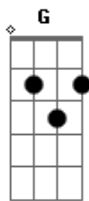

Queen - Under Pressure

Tom: D

Riff 1 - Baixo:

Riff 2: Guitarra (tocado no verso)

Intro: Riff 2

D
Um boom ba bay
A
Um boom ba bay
G
Um Um boom ba bay bay
A

D
Pressure
A
Pushing down on me
G
Pressing down on you
A
No man ask for

G
Turned away from it all
C
Like the blind man
G C
Sat on a fence but it don't work
G
Keep coming up with love
A
But it's so slashed and torn
C F
Why?
G F
Why?
A
LoveLoveLove!

A
Insanity laughs under pressure we're cracking
D G A
Can't we give ourselves one more chance?
D G A
Why can't we give love that one more chance?
D A D A
Why can't we give love give love give love?
G A D A G A
Give love give love give love give love give love give love?
G A G D
Cause love's such an old fashioned word
A G
And love dares you to care
A D A
For the people on the edge of the night
G A
And love dares you to change our way
D A
Of caring about ourselves

G A
This is our last dance
G A
This is our last chance
D A G
This is ourselves
Under Pressure

(Riff 1 palmas)
D A
Under Pressure
D G A D
Pressure

Acordes

© ukulele-chords.com

© ukulele-chords.com

© ukulele-chords.com