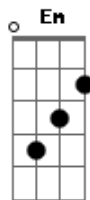

© ukulele-chords.com