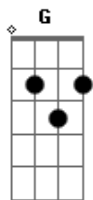

© ukulele-chords.com

© ukulele-chords.com