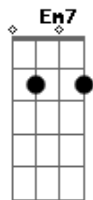

© ukulele-chords.com