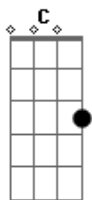

© ukulele-chords.com