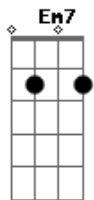

© ukulele-chords.com