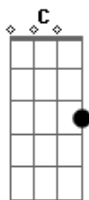

Queen - Too Much Love Will Kill You

Tom: G

Composição: Brian May, Frank Musker e Elizabeth Lamers

Tonalidade: G maior

Intro: : G D : C D : 2x

D G C G G D
I'm just the pieces of the man I used to be
Em D C C G
Too many bitter tears are raining down on me

Am Em
I'm far away from home
Am Em D D D
And I've been facing this alone for much too long

G C G G D
Oh, I feel like no-one ever told the truth to me
Em D C C G
About growing up and what a struggle it would be

Am Em
In my tangled state of mind
Am Em D
I've been looking back to find where I went wrong

(refrão)

G C
Too much love will kill you
Em7 D
If you can't make up your mind
G C
Torn between the lover and the
Em7 D
love you leave behind
G C
You're headed for disaster
D Dbdim
'cos you never read the signs
G C G
Too much love will kill you every time

(Repete introdução: G D : C D : 2x)

D G C G G D
I'm just the shadow of the man I used to be
Em D C G
And it seems like there's no way out of this for me

Am Em
I used to bring you sunshine
Am Em D D D

Now all I ever do is bring you down, oooh

G C G G D
How would it be if you were standing in my shoes
Em D C G
Can't you see that it's impossible to choose

Am Em
No there's no making sense of it
Am Em D D D
Every way I go I'm bound to lose, oh yeah

G C
Too much love will kill you
Em7 D
Just as sure as none at all
G C
It'll drain the power that's in you
Em7 D
Make you plead and scream and crawl
G C
And the pain will make you crazy
D Dbdim
You're the victim of your crime
G C G
Too much love will kill you every time
(Repete introdução: G D : C D :)
solo de guitarra sobre a harmonia

: G : C : G : G D : Em : D : C : Am :
Em : Am : Em : D : D D :

G C
Yeah too much love will kill you
Em7 D
It'll make your life a lie
G C
Yes too much love will kill you
Em7 D
And you won't understand why

G C
You'd give your life you'd sell your soul
D Dbdim
But here it comes again
G C
Too much love will kill you
G D C D
In the end
G D C G
In the end

[Transcrição: Leandro Panucci]

Acordes