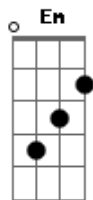

© ukulele-chords.com