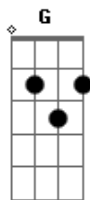

© ukulele-chords.com

© ukulele-chords.com