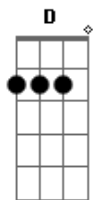

Am Em
In my tangled state of mind
Am Em D
I've been looking back to find where I went wrong

(refrão)

G C
Too much love will kill you
Em7 D
If you can't make up your mind
G C
Torn between the lover and the
Em7 D
love you leave behind
G C
You're headed for disaster
D Dbdim
'cos you never read the signs
G C G
Too much love will kill you every time

(Repete introdução: G D : C D : 2x)

D G C G G D
I'm just the shadow of the man I used to be
Em D C G
And it seems like there's no way out of this for me

Am Em
I used to bring you sunshine
Am Em D D D

Now all I ever do is bring you down, oooh

G C G G D
How would it be if you were standing in my shoes
Em D C G
Can't you see that it's impossible to choose

Am Em
No there's no making sense of it
Am Em D D D
Every way I go I'm bound to lose, oh yeah

G C
Too much love will kill you
Em7 D
Just as sure as none at all
G C
It'll drain the power that's in you
Em7 D
Make you plead and scream and crawl
G C
And the pain will make you crazy
D Dbdim
You're the victim of your crime
G C G
Too much love will kill you every time
(Repete introdução: G D : C D :)
solo de guitarra sobre a harmonia

: G : C : G : G D : Em : D : C : Am :
Em : Am : Em : D : D D :

G C
Yeah too much love will kill you
Em7 D
It'll make your life a lie
G C
Yes too much love will kill you
Em7 D
And you won't understand why

G C
You'd give your life you'd sell your soul
D Dbdim
But here it comes again
G C
Too much love will kill you
G D C D
In the end
G D C G
In the end

[Transcrição: Leandro Panucci]

Acordes