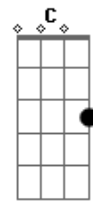

© ukulele-chords.com