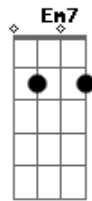

© ukulele-chords.com