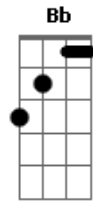

© ukulele-chords.com