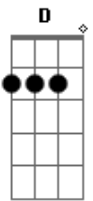

© ukulele-chords.com