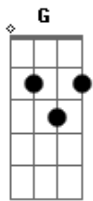

Queen - The Seven Seas Of Rhye

Tom: G

^D
Fear me you lord and lady preachers
^D I descend upon your earth from the ^Gskies
^D I command your very souls you unbelieve^Drs
^{Em} Bring before me what is mineee...^{Em7} ^A
^D
The seven seas of rhye
^D Can you hear me you peers and privy ^Dcouncillors
^D I stand before you naked to the ^Geyes
^G I will destroy any man who dares abuse my ^Dtrust
^{Em} I swear that you'll be minee...^{Em7} ^A
^D
At the seven seas of rhye
^D ^C ^G
Sisteeeeer... I live and lie for you
^D ^C ^G
Misteeeer... do and I'll die

^D ^{Em}
You are mine I possess you
^{Gbm} ^G ^{Gbm} ^{Em}
Belong to you forever.ever.ever
^D
Solo: ^{Bb}
^G
Storm the master marathon I'll fly through
^G ^C
By flash and thunder fire I'll survive
^G ^{Am}
I'll survive I'll survive
^{Am}
Then I'll defy the laws of nature
^{Am} ^D
And come out aliveee.
^D
Begone with you shod and shady senators
^D ^G
Give out the good leave out the bad evil ^Dcries
^G
I challenge the mighty titan and his troubadours
^{Em} ^{Em7} ^A
And with a smileee...
^A ^D
I'll take you to the seven seas of rhye

Acordes

© ukulele-chords.com