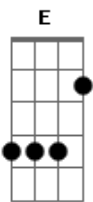

© ukulele-chords.com

© ukulele-chords.com