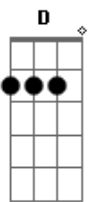

© ukulele-chords.com