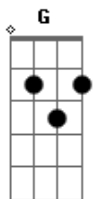

Queen - Runaway

Tom: G

(intro) Am

Am G
As I walk along I wonder
F
What went wrong with our love
E Am
A love that was so strong
Am G
And as I still walk on I think of
F
The things we've done together
E A
While our hearts were young

A
I'm a-walking in the rain
Gbm
Tears are falling and I feel the pain
A
Wishing you were here by me
Gbm A
To end this misery and I wonder
Gbm
I wah, wah, wah, wah wonder
A
Why
Gbm
Why, why, why, why, why she ran away
D E

And I wonder when she will stay
A D A E
My little runaway a-run, run, run, run, a-runaway

(solo 2x) Am G F E

A Gbm
I'm a-walking in the rain
Gbm A
Tears are falling and I feel the pain
A Gbm
Wishing you were here by me
A
To end this misery and I wonder
Gbm
I wah, wah, wah, wah wonder
A
Why
Gbm
Why, why, why, why, why she ran away
D E
And I wonder when she will stay
A D A
My little runaway, a-run, run, run, run, a-runaway
D A
Run run run run runaway
D A E
Run run run run runaway

(solo 2) Am G F E

(repete tudo)

Acordes

© ukulele-chords.com