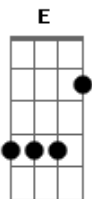

© ukulele-chords.com