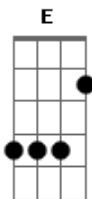

© ukulele-chords.com