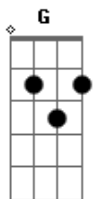

Queen - Runaway

Tom: G

(intro) Am

Am G
As I walk along I wonder
What went wrong with our love F
A love that was so strong E Am
Am G
And as I still walk on I think of
The things we've done together F
While our hearts were young E A

A
I'm a-walking in the rain
Gbm
Tears are falling and I feel the pain
A
Wishing you were here by me
Gbm A
To end this misery and I wonder
I wah, wah, wah, wah wonder Gbm
A
Why
Why, why, why, why, why she ran away Gbm
D E

And I wonder when she will stay
My little runaway a-run, run, run, run, a-runaway A D A E

(solo 2x) Am G F E

A Gbm
I'm a-walking in the rain
Gbm A
Tears are falling and I feel the pain
A Gbm
Wishing you were here by me A
To end this misery and I wonder Gbm
I wah, wah, wah, wah wonder A
Why Gbm
Why, why, why, why, why she ran away D E
And I wonder when she will stay A D A
My little runaway, a-run, run, run, run, a-runaway D A
Run run run run runaway D A E
Run run run run runaway

(solo 2) Am G F E

(repete tudo)

Acordes

© ukulele-chords.com