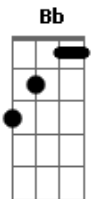

© ukulele-chords.com