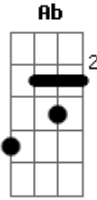

© ukulele-chords.com