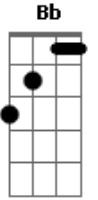

© ukulele-chords.com