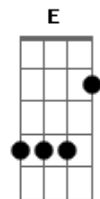

© ukulele-chords.com