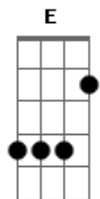

© ukulele-chords.com