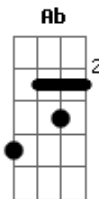

© ukulele-chords.com