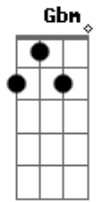

© ukulele-chords.com