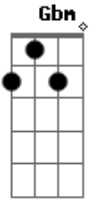

© ukulele-chords.com