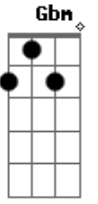

© ukulele-chords.com