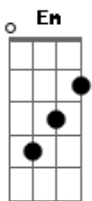

© ukulele-chords.com