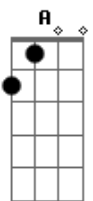

© ukulele-chords.com

© ukulele-chords.com