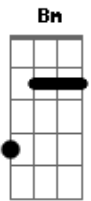

© ukulele-chords.com