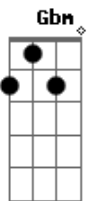

© ukulele-chords.com