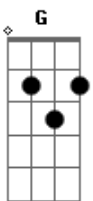

© ukulele-chords.com