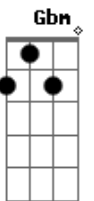

© ukulele-chords.com