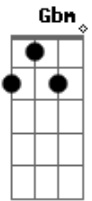

© ukulele-chords.com