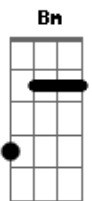

© ukulele-chords.com