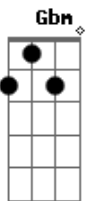

© ukulele-chords.com