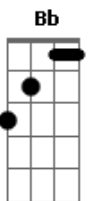

© ukulele-chords.com