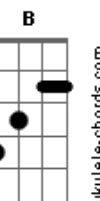

© ukulele-chords.com