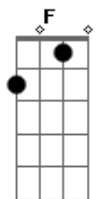

Queen - Love of My Life

tom:

Intro: F C Bb F Bb F G

C Am
Love of my life, you've hurt me
Dm G
You've broken my heart and now you leave me
C F
Love of my life, can't you see?
Dm Am
Bring it back, bring it back
Bb F
Don't take it away from me
B Am Dm Gm C F
Because you don't know what it means to me

[Solo] Bb F G

C Am
Love of my life, don't leave me
Dm G
You've taken my love and now desert me
C F
Love of my life, can't you see?
Dm Am
Bring it back, bring it back
Bb F
Don't take it away from me
Bb Dm Gm C F
Because you don't know what it means to me

[Solo] Bb F Bb F

Dm
You will remember
Am
When this is blown over
Bb F A
And everything's all by the way
Dm
When I grow older
Am Gbm
I will be there at your side to remind you
Gm C F
How I still love you (I still love you)

[Solo] C F C F
C Bb F C
F Bb F Gm F C

Dm Am
Back, hurry back
Bb F
Please, bring it back home to me
Bb Am Dm Gm
Because you don't know
C F
What it means to me
Dm
Love of my life
Am
Love of my life
Gm Bbm F
Ooh, ooh

Acordes

© ukulele-chords.com