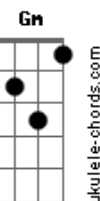

© ukulele-chords.com