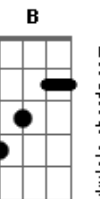

© ukulele-chords.com