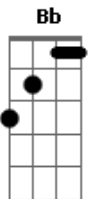

© ukulele-chords.com