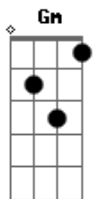

© ukulele-chords.com