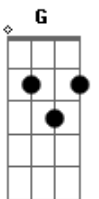

© ukulele-chords.com