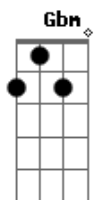

© ukulele-chords.com