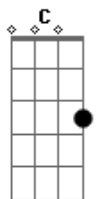

© ukulele-chords.com