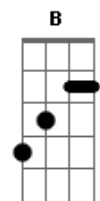

© ukulele-chords.com