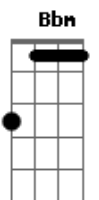

© ukulele-chords.com