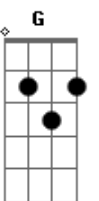

© ukulele-chords.com