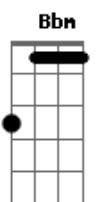

© ukulele-chords.com