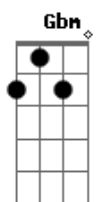

© ukulele-chords.com