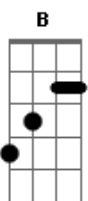

© ukulele-chords.com

© ukulele-chords.com