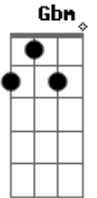

© ukulele-chords.com