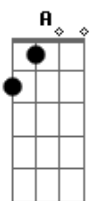

© ukulele-chords.com