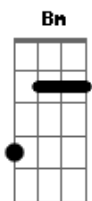

© ukulele-chords.com