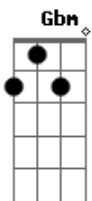

© ukulele-chords.com