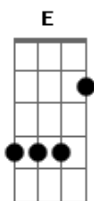

© ukulele-chords.com