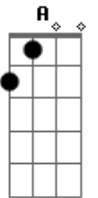

© ukulele-chords.com