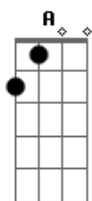

Queen - Hello Mary Lou

Tom: D
Intro: D D D

D G
Hello, Mary Lou, goodbye heart
D A
Sweet Mary Lou, I'm so in love with you
D Gbm Bm
I knew, Mary Lou, we'd never part
E A D G D
So hello, Mary Lou, goodbye heart.
D
Passed me by one sunny day
G
Flashed those big brown eyes my way
D A
And ooh I wanted you forever more
D
I'm not one who gets around
G
Swear my feet stuck to the ground
D A D G D

And though I never did meet you before
I said....
D
I saw your lips, I heard your voice
G
believe me I just had no choice
D A
wild horses couldn't make me stay away
D
I thought about a moonlit night
G
arms around you good and tight
D A D G D
that's all I had to see for me to say
Hey hey....
E A D G D
So, hello, Mary Lou, goodbye heart.
E A D G D
Yes hello, Mary Lou, goodbye heart.

Acordes

© ukulele-chords.com

© ukulele-chords.com

© ukulele-chords.com

© ukulele-chords.com

© ukulele-chords.com

© ukulele-chords.com