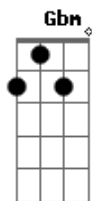

© ukulele-chords.com