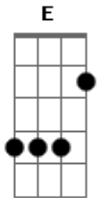

© ukulele-chords.com