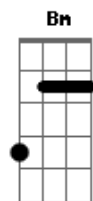

© ukulele-chords.com