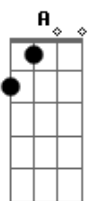

© ukulele-chords.com