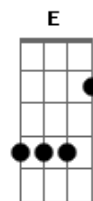

© ukulele-chords.com