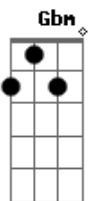

© ukulele-chords.com