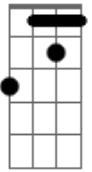

© ukulele-chords.com

Gb