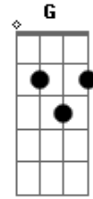

© ukulele-chords.com