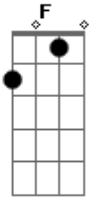

:right guitar (wah-wah)
:
:

```

```

:left guitar

:left and right guitar
: Em C (D )
:left guitar

left and right guitar
C G A D

:right guitar(acoustic):
: D D D D G D D D D G
:left guitar

:right guitar(acoustic)
: A D A A D A D A A D
:left guitar

:right guitar
:left guitar
: C F

:right guitar
:left guitar
: C F

:right guitar
:left guitar
: C F

```

:right guitar

:left guitar
: C

:right guitar

:left guitar
: C

:left guitar
: C

:left guitar
: C

F

Gb F Eb

Eb

Eb

:right guitar

:

:

:left guitar
: A G E A (G) A G E A

left and right guitar:
C Em C

:left and right guitar

left guitar
C G A D

Acordes

© ukulele-chords.com

© ukulele-chords.com