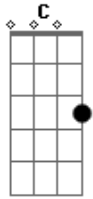

:right guitar (wah-wah)
:
:

```

```

:left guitar

:left and right guitar
: Em C (D )
:left guitar

left and right guitar
C G A D

:right guitar(acoustic):
: D D D D G D D D D G
:left guitar

:right guitar(acoustic)
: A D A A D A D A A D
:left guitar

:right guitar
:left guitar
: C F

:right guitar
:left guitar
: C F

:right guitar
:left guitar
: C F

```

:right guitar

:left guitar
: C

:right guitar

:left guitar
: C

:left guitar
: C

:left guitar
: C

F

Gb F Eb

Eb

Eb

:right guitar

:

:

:left guitar
: A G E A (G) A G E A

left and right guitar:
C Em C

:left and right guitar

left guitar
C G A D

Acordes

© ukulele-chords.com

© ukulele-chords.com