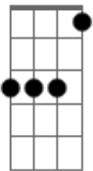

© ukulele-chords.com

Eb