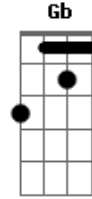

© ukulele-chords.com