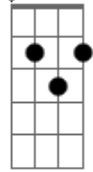

© ukulele-chords.com

G