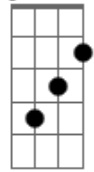

© ukulele-chords.com

Em