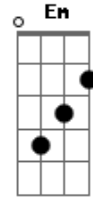

© ukulele-chords.com