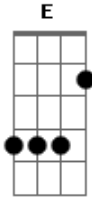

© ukulele-chords.com