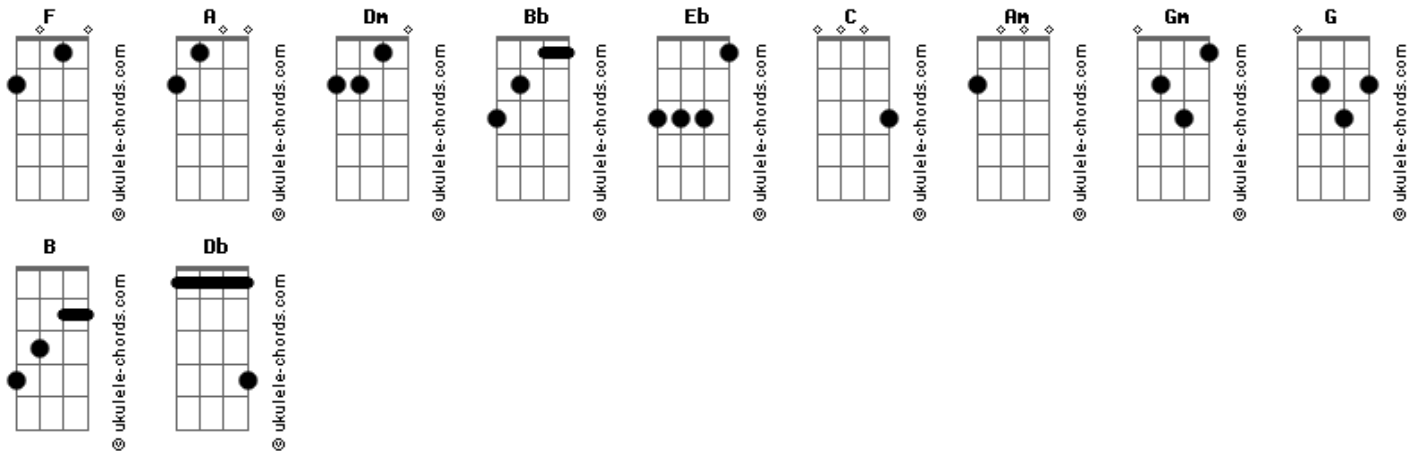

Queen - Friends Will Be Friends

tom:

Intro: F A Dm F
Bb Eb Bb F

F C
Another red letter day
Dm
So the pound has dropped
Am F Bb
And the children are creating
Gm
The other half run away
C
Taking all the cash

And leaving you with the lumber

F A
Got a pain in the chest
Dm
Doctors on strike
F
What you need is a rest
Gm
It's so easy, love
C
But you've got friends you can trust

Bb G
Friends will be friends
F
When you're in need of love
Dm C
They give care and attention
A
Friends will be friends
Dm
When you're through with life
A
And all hope is lost
F
Hold out your hand
C B Bb C
'Cause friends will be friends

Right till the end

Acordes

[Solo] F A Dm F
Bb Gm Eb Bb F

F C
Now it's a beautiful day
Dm
The postman delivered
Am F
A letter from your lover
Bb Gm
Only a phone call away
C
You tried to track him down

But somebody stole his number