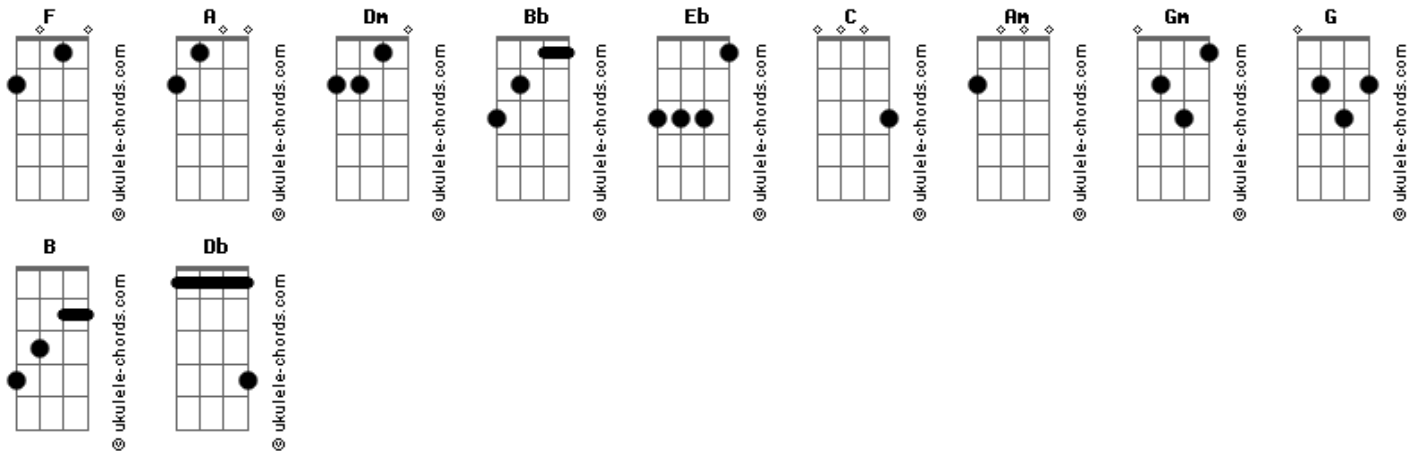

Queen - Friends Will Be Friends

tom:

Intro: F A Dm F
Bb Eb Bb F

F C
Another red letter day
Dm
So the pound has dropped
Am F Bb
And the children are creating
Gm
The other half run away
C
Taking all the cash

And leaving you with the lumber

F A
Got a pain in the chest
Dm
Doctors on strike
F
What you need is a rest
Gm
It's so easy, love
C
But you've got friends you can trust

Bb G
Friends will be friends
F
When you're in need of love
Dm C
They give care and attention
A
Friends will be friends
Dm
When you're through with life
A
And all hope is lost
F
Hold out your hand
C B Bb C
'Cause friends will be friends

Right till the end

Acordes

[Solo] F A Dm F
Bb Gm Eb Bb F

F C
Now it's a beautiful day
Dm
The postman delivered
Am F
A letter from your lover
Bb Gm
Only a phone call away
C
You tried to track him down

But somebody stole his number

F A
As a matter of fact

You're getting used to life
Dm
Without him in your way

Gm
It's so easy now
C
'Cause you got friends you can trust

Bb B
Friends will be friends
F
When you're in need of love
Dm C
They give you care and attention
C A
Friends will be friends
Dm
When you're through with life
A Db
And all hope is lost
F
Hold out your hand
Cbm Bb C
'Cause friends will be friends
Right till the end