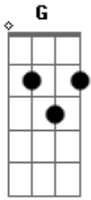

Queen - Flick of the wrist

Tom: G

G C G CG C G

0:20

solo (1:51)

0:25

0:37

(0:51)

2:06

1:02

riff(0:25)

riff(0:25)

riff(0:37)

riff(0:51)

2:42

Am D G C G

Acordes

© ukulele-chords.com