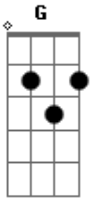

Queen - Flick of the wrist

Tom: G

G C G CG C G

0:20

solo (1:51)

0:25

0:37

(0:51)

2:06

1:02

riff(0:25)

riff(0:25)

riff(0:37)

riff(0:51)

2:42

Am D G C G

Acordes

© ukulele-chords.com