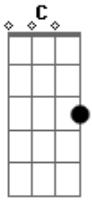

© ukulele-chords.com