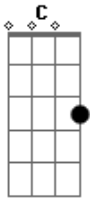

© ukulele-chords.com