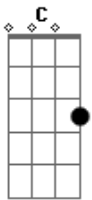

© ukulele-chords.com