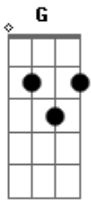

Queen - Flick of the wrist

Tom: G

G C G CG C G

0:20

solo (1:51)

0:25

0:37

(0:51)

2:06

1:02

riff(0:25)

riff(0:25)

riff(0:37)

riff(0:51)

2:42

Am D G C G

Acordes

© ukulele-chords.com