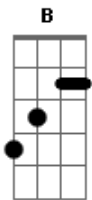

Queen - Face It Alone

tom:

Intro: Em Am G B

[Primeira Parte]

When something so near and dear to life
Explodes inside
You feel your soul
Is set on fire
When something so deep and so far and wide
Falls down beside
Your cries can be heard
So loud and clear

[Refrão]

Your life is your own
You're in charge of yourself
Master of your home
In the end
In the end
You have to face it all alone

[Solo] Em Am G B

When something so dear to your life
Explodes inside
You feel your soul
Is burned alive (burned alive)
When something so deep and so far and wide
Falls down beside
Your cries can be heard
So loud and clear

When the moon has
When the moon has lost its glow
(B Em)

When the moon
When the moon has lost its glow
You have to face it all alone

[Segunda Parte]

Acordes

© ukulele-chords.com

© ukulele-chords.com

© ukulele-chords.com