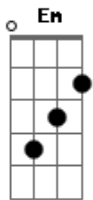

Queen - Face It Alone

tom:

Intro: Em Am G B

[Primeira Parte]

When something so near and dear to life
Explodes inside
You feel your soul
Is set on fire
When something so deep and so far and wide
Falls down beside
Your cries can be heard
So loud and clear

[Refrão]

Your life is your own
You're in charge of yourself
Master of your home
In the end
In the end
You have to face it all alone

[Solo] Em Am G B

When something so dear to your life
Explodes inside
You feel your soul
Is burned alive (burned alive)
When something so deep and so far and wide
Falls down beside
Your cries can be heard
So loud and clear

[Refrão]

Your life is your own
You're in charge of yourself
Master of your home
In the end
In the end
You have to face it all alone

[Ponte]

When the moon has lost its glow
When the moon has lost its glow
(B Em)

When the moon has
When the moon has lost its glow
(B Em)

When the moon
When the moon has lost its glow
You have to face it all alone

[Segunda Parte]

Acordes

© ukulele-chords.com

© ukulele-chords.com

© ukulele-chords.com