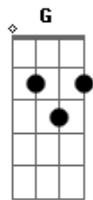

Queen - Face It Alone

tom:

Intro: Em Am G B

[Primeira Parte]

When something so near and dear to life
Explodes inside
You feel your soul
Is set on fire
When something so deep and so far and wide
Falls down beside
Your cries can be heard
So loud and clear

[Refrão]

Your life is your own
You're in charge of yourself
Master of your home
In the end
In the end
You have to face it all alone

[Solo] Em Am G B

When something so dear to your life
Explodes inside
You feel your soul
Is burned alive (burned alive)
When something so deep and so far and wide
Falls down beside
Your cries can be heard
So loud and clear

When the moon has
When the moon has lost its glow
(B Em)

When the moon
When the moon has lost its glow
You have to face it all alone

[Segunda Parte]

Acordes

© ukulele-chords.com

© ukulele-chords.com

© ukulele-chords.com