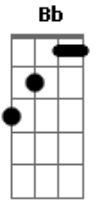

© ukulele-chords.com