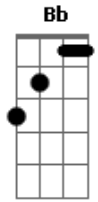

© ukulele-chords.com