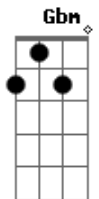

© ukulele-chords.com