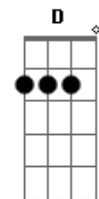

© ukulele-chords.com