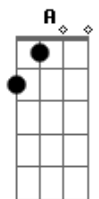

Queen - Cool Cat

Tom: A
Intro: dução 2x: E7 A7

E7 A7
You're taking all the sunshine away
E7 A7
Making out like you're the mainline - I knew that
Gb4 Gbm Gb4 Gbm
?Cause you're a cool cat. Tapping on the toe with a new hat
B B7 B B7
Just cruising - driving along like the swing king
E7 A7
Feeling the beat of my heart
E7 A7
Feeling the beat of my heart
Gb4 Gbm Gb4 Gbm B B7
You're a cool cat. Coming on strong with all the chit-chat
A B
You're alright hanging out and stealing all the limelight
A B
Messing with the beat of my heart
Dbm D
Messing with the beat of my heart
Dbm D
You used to be a mean kid making such a deal of life
Dbm D

You were wishing and hoping wand waiting to really hit the big time

Dbm D
But did it happen, happen... No! You're speeding too fast
Gb4 A Am
Slow down! Slow down! You'd better slow down! Slow down!

(E7 A7) 2x

E7 A7 E7
You really know how to set the mood
A7

And you really get inside the groove
Gb4 Gbm B B7
Cool cat Tapping on the toe with a new hat
A B

Just cruising. Driving along like the swing king

A B
Feeling the beat of my heart
Dbm D

Feeling the beat of my heart - yeah yeah
Dbm D

Feeling the beat of my heart. Can you feel it?
Dbm D

Feeling the beat of my heart - yeah yeah
E7 A7)

Feeling the beat of my heart

Acordes

© ukulele-chords.com