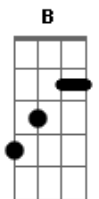

© ukulele-chords.com