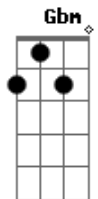

© ukulele-chords.com