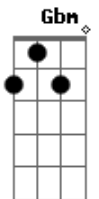

© ukulele-chords.com