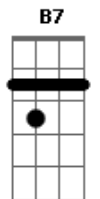

© ukulele-chords.com