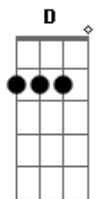

© ukulele-chords.com