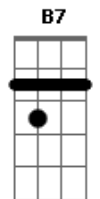

© ukulele-chords.com