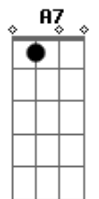

© ukulele-chords.com