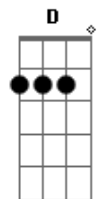

© ukulele-chords.com