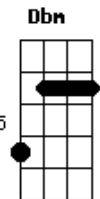

© ukulele-chords.com