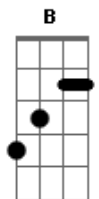

© ukulele-chords.com