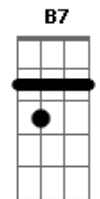

© ukulele-chords.com