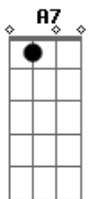

© ukulele-chords.com