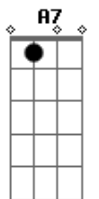

© ukulele-chords.com