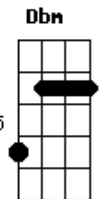

© ukulele-chords.com