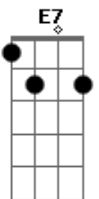

E7 A7 E7
You really know how to set the mood
A7

And you really get inside the groove
Gb4 Gbm B B7
Cool cat Tapping on the toe with a new hat
A B

Just cruising. Driving along like the swing king

A B
Feeling the beat of my heart
Dbm D

Feeling the beat of my heart - yeah yeah
Dbm D

Feeling the beat of my heart. Can you feel it?
Dbm D

Feeling the beat of my heart - yeah yeah
E7 A7)

Feeling the beat of my heart

Acordes

© ukulele-chords.com