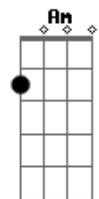

© ukulele-chords.com