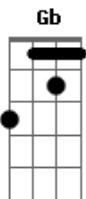

Queen - Brighton rock

Tom: **B**

9"

14"

B E B E B E Gb
B E B E B E Gb

Db Gb Db Gb
B E B E B E Gb
B E B E B E Gb

echo on
>

E-|-0--trem down to **Gb** - release -|

fade in fade out volume control

5'45"
f.i.

with the same finger

Acordes

© ukulele-chords.com

© ukulele-chords.com

© ukulele-chords.com

© ukulele-chords.com

11'02"

echo off
<

Db Gb Db Db Db Gb Db Gb
B E B E B E Gb
B E B E B E Gb

The echo:
middle > left echo > right echo
0.80...0.85 sec

Another Version:

1'47"

1'53" ,2'00"

2'38"