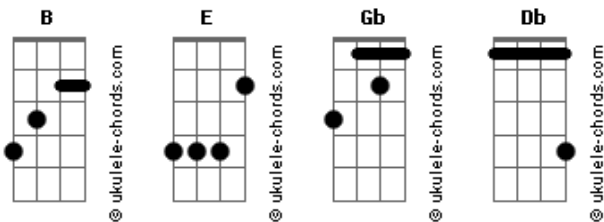

Queen - Brighton rock

Tom: B

9"

14"

B E B E B E Gb
B E B E B E Gb

Db Gb Db Gb
B E B E B E Gb
B E B E B E Gb

echo on
>

E-|-0--trem down to Gb - release -|

fade in fade out volume control

5'45"
f.i.

with the same finger

Acordes

11'02"

echo off
<

Db Gb Db Db Db Gb Db Gb
B E B E B E Gb
B E B E B E Gb

The echo:
middle > left echo > right echo
0.80...0.85 sec

Another Version:

1'47"

1'53" ,2'00"

2'38"

4'29"

4'58"

Third Version:

Brighton Rock
Intro: solo from Live At The Wembley