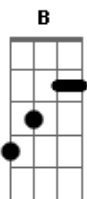

Queen - Brighton rock

Tom: **B**

9"

14"

B E B E B E Gb
B E B E B E Gb

Db Gb Db Gb
B E B E B E Gb
B E B E B E Gb

echo on
>

E-|-0--trem down to **Gb** - release -|

fade in fade out volume control

5'45"
f.i.

with the same finger

Acordes

© ukulele-chords.com

© ukulele-chords.com

© ukulele-chords.com

© ukulele-chords.com

4'29"

4'58"

Third Version:

Brighton Rock
Intro: solo from Live At The Wembley