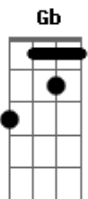

Queen - Brighton rock

Tom: **B**

9"

14"

B E B E B E Gb
B E B E B E Gb

Db Gb Db Gb
B E B E B E Gb
B E B E B E Gb

echo on
>

E-|-0--trem down to **Gb** - release -|

fade in fade out volume control

5'45"
f.i.

with the same finger

Acordes

© ukulele-chords.com

© ukulele-chords.com

© ukulele-chords.com

© ukulele-chords.com