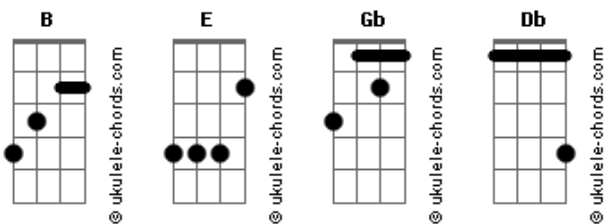

Queen - Brighton rock

Tom: **B**

9"

14"

B E B E B E Gb
B E B E B E Gb

Db Gb Db Gb
B E B E B E Gb
B E B E B E Gb

echo on
>

E-|-0--trem down to **Gb** - release -|

fade in fade out volume control

5'45"
f.i.

with the same finger

Acordes

11'02"

echo off
<

Db Gb Db Db Db Gb Db Gb
B E B E B E Gb
B E B E B E Gb

The echo:
middle > left echo > right echo
0.80...0.85 sec

Another Version:

1'47"

1'53" ,2'00"

2'38"

4'29"

4'58"

Third Version:

Brighton Rock
Intro: solo from Live At The Wembley