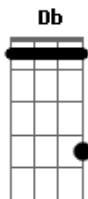

Queen - Brighton rock

Tom: **B**

9"

14"

B E B E B E Gb
B E B E B E Gb

Db Gb Db Gb
B E B E B E Gb
B E B E B E Gb

echo on
>

E-|-0--trem down to **Gb** - release -|

fade in fade out volume control

5'45"
f.i.

with the same finger

Acordes

© ukulele-chords.com

© ukulele-chords.com

© ukulele-chords.com

© ukulele-chords.com

11'02"

echo off
<

Db Gb Db Db Db Gb Db Gb
B E B E B E Gb
B E B E B E Gb

The echo:
middle > left echo > right echo
0.80...0.85 sec

Another Version:

1'47"

1'53" ,2'00"

2'38"