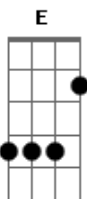

Queen - Brighton rock

Tom: **B**

9"

14"

B E B E B E Gb
B E B E B E Gb

Db Gb Db Gb
B E B E B E Gb
B E B E B E Gb

echo on
>

E-|-0--trem down to **Gb** - release -|

fade in fade out volume control

5'45"
f.i.

with the same finger

Acordes

© ukulele-chords.com

© ukulele-chords.com

© ukulele-chords.com

© ukulele-chords.com

11'02"

echo off
<

Db Gb Db Db Db Gb Db Gb
B E B E B E Gb
B E B E B E Gb

The echo:
middle > left echo > right echo
0.80...0.85 sec

Another Version:

1'47"

1'53" ,2'00"

2'38"

4'29"

4'58"

Third Version:

Brighton Rock
Intro: solo from Live At The Wembley