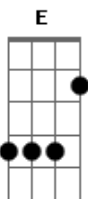

Queen - Brighton rock

Tom: **B**

9"

14"

B E B E B E Gb
B E B E B E Gb

Db Gb Db Gb
B E B E B E Gb
B E B E B E Gb

echo on
>

E-|-0--trem down to **Gb** - release -|

fade in fade out volume control

5'45"
f.i.

with the same finger

Acordes

© ukulele-chords.com

© ukulele-chords.com

© ukulele-chords.com

© ukulele-chords.com

11'02"

echo off
<

Db Gb Db Db Db Gb Db Gb
B E B E B E Gb
B E B E B E Gb

The echo:
middle > left echo > right echo
0.80...0.85 sec

Another Version:

1'47"

1'53" ,2'00"

2'38"

4'29"

4'58"

Third Version:

Brighton Rock
Intro: solo from Live At The Wembley