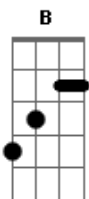

Queen - Brighton rock

Tom: **B**

9"

14"

B E B E B E Gb
B E B E B E Gb

Db Gb Db Gb
B E B E B E Gb
B E B E B E Gb

echo on
>

E-|-0--trem down to **Gb** - release -|

fade in fade out volume control

5'45"
f.i.

with the same finger

Acordes

© ukulele-chords.com

© ukulele-chords.com

© ukulele-chords.com

© ukulele-chords.com

11'02"

echo off
<

Db Gb Db Db Db Gb Db Gb
B E B E B E Gb
B E B E B E Gb

The echo:
middle > left echo > right echo
0.80...0.85 sec

Another Version:

1'47"

1'53" ,2'00"

2'38"

4'29"

4'58"

Third Version:

Brighton Rock
Intro: solo from Live At The Wembley