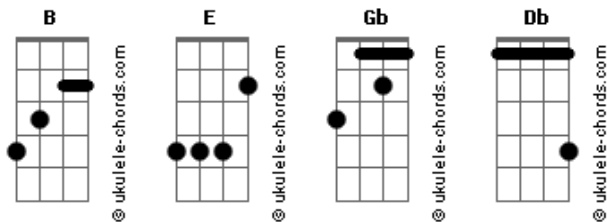

Queen - Brighton rock

Tom: **B**

9"

14"

B E B E B E Gb
B E B E B E Gb

Db Gb Db Gb
B E B E B E Gb
B E B E B E Gb

echo on
>

E-|-0--trem down to **Gb** - release -|

fade in fade out volume control

5'45"
f.i.

with the same finger

Acordes

11'02"

echo off
<

Db Gb Db Db Db Gb Db Gb
B E B E B E Gb
B E B E B E Gb

The echo:
middle > left echo > right echo
0.80...0.85 sec

Another Version:

1'47"

1'53" ,2'00"

2'38"

4'29"

4'58"

Third Version:

Brighton Rock
Intro: solo from Live At The Wembley