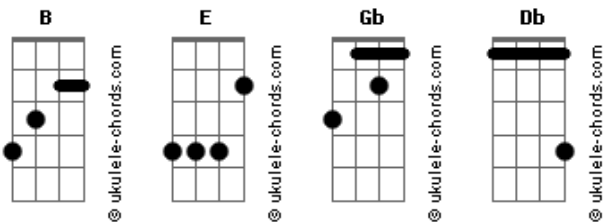

Queen - Brighton rock

Tom: **B**

9"

14"

B E B E B E Gb
B E B E B E Gb

Db Gb Db Gb
B E B E B E Gb
B E B E B E Gb

echo on
>

E-|-0--trem down to **Gb** - release -|

fade in fade out volume control

5'45"
f.i.

with the same finger

Acordes

11'02"

echo off
<

Db Gb Db Db Db Gb Db Gb
B E B E B E Gb
B E B E B E Gb

The echo:
middle > left echo > right echo
0.80...0.85 sec

Another Version:

1'47"

1'53" ,2'00"

2'38"

4'29"

4'58"

Third Version:

Brighton Rock
Intro: solo from Live At The Wembley