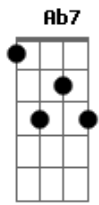

© ukulele-chords.com