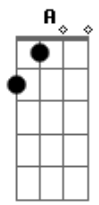

© ukulele-chords.com