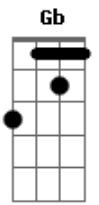

© ukulele-chords.com