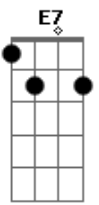

© ukulele-chords.com