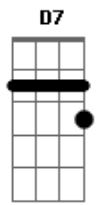

© ukulele-chords.com