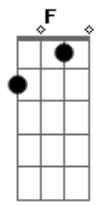

© ukulele-chords.com