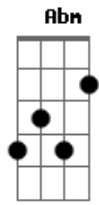

© ukulele-chords.com