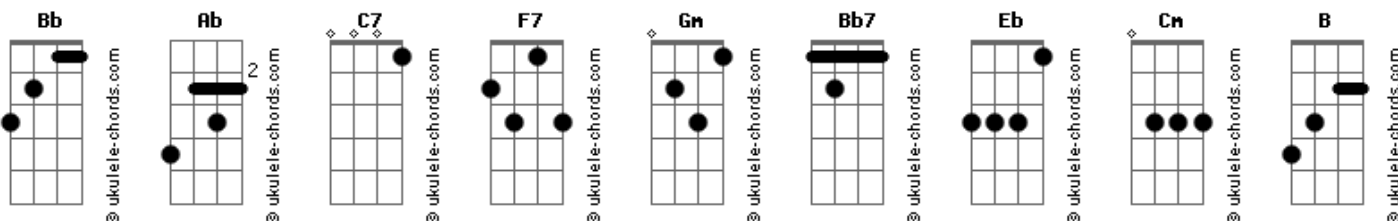

(guitar solo)

Thunder bolts and lightening very very frightening me
Notas simples(A-A#-A-G-F-E)
Galileo Galileo Galileo Galileofigaro Mangnifico oh oh oh
B Bb A Bb B Bb A Bb
I'm just a poor boy nobody loves me
Ab Eb Eb Eb Ab Eb Eb Eb
He's just a poor boy, from a poor family
Ab Eb F7 Bb
spare him his life from this monstrosity

Ab Eb C Bb7
B Bb A Bb B Bb Bb
Easy come easy go will you let me go?
Bb Eb Bb Eb Bb Bb Bb Bb
Bismillah NO, we will not let you go
Let him go
Bb Eb Bb Bb Bb Bb Bb
Bismillah we will not let you go Let him go
Bb Eb Bb Bb Bb Bb Bb
bismillah we will not let you go Let me go
Bb Bb Bb Bb Bb Bb Bb Bb
will not let you go let me go will not let you
go
let me go oh oh oh oh oh
A D Db Gb Bb Eb Eb Ab Eb N.C.
Bb
no no no no no no no Oh mamamia mamamia mamamia let
me go
Eb Ab D7 Gm Bb
Beelzebub has a devil put aside for me for me for
me

w/ harmonizer(8va basso)

hamonizer out. guitar tacet. piano fill.

guitar

D A A A D A A
I see a little silhouetto of a man
A D A D A A A D A
Scarmouch Scarmouch will you do the fandango?
Db Ab Db Ab C E7 A

Cm Gm Cm Gm
Nothing really matters, anyone can see
Cm Ab Ab Eb Ab Eb
nothing raelly matters, nothing really matters to me
A Bb Bbm C C7 C F
Bb F F C7sus4 F
Anyway the wind blows

Acordes