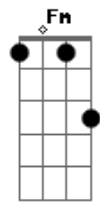

© ukulele-chords.com