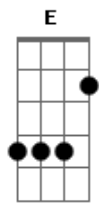

© ukulele-chords.com