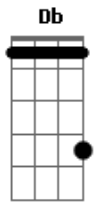

© ukulele-chords.com