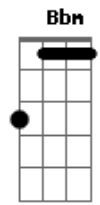

© ukulele-chords.com